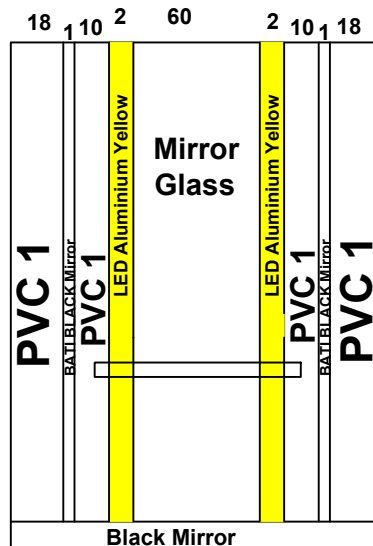

Date 06/12/2025		Contract No.
Company Meta ميتا		Customer Zainab Al Kharas زينب الخرس
Pit	Over Height	Motor Type Gearless 450
Guide Rails		
Italy		China

Notes

- 1-
- 2-
- 3-
- 4-
- 5-

Options				Stainless Steel		Steel			
Handrail	OK	LED		1.5 mm	3 mm	2 mm	G 1 mm		
Photocell	NO	NO		Marbel					
Wood				Request		Done			
5 mm		Colour	PVC	Type	تندرا جري				
12 mm				Size	123.5 * 109.5				
18 mm									