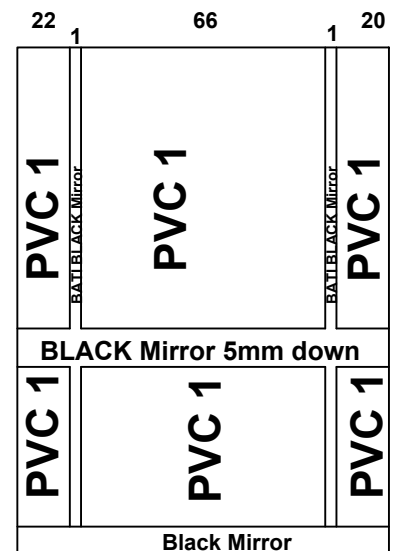

Date 06/12/2025		Contract No.
Company Meta ميتا		Customer Zainab Al Kharas زينب الخرس
Pit	Over Height	Motor Type Gearless 450
Guide Rails		
Italy		China

Notes

- 1-
- 2-
- 3-
- 4-
- 5-

Options				Stainless Steel		Steel			
Handrail	OK	LED		1.5 mm	3 mm	2 mm	G 1 mm		
Photocell	NO	NO		Marbel					
Wood				Request		Done			
5 mm		Colour	PVC	Type	تندرا جري				
12 mm				Size	123.5 * 109.5				
18 mm									