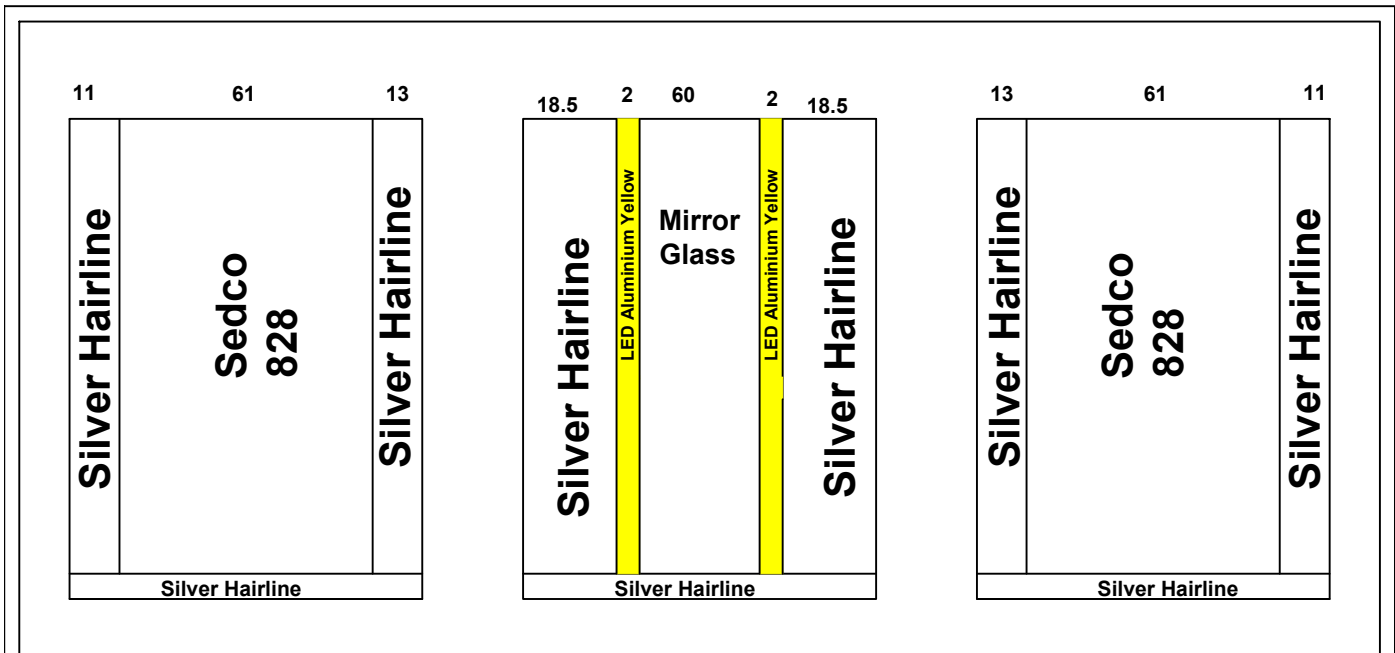

Date 10/12/2025		Contract No.
Company Shift Palace شفت پلاس		Customer Rowad Al Mabadi 3 رواد المباني 3
Pit 120	Over Hight 420	Motor Type Gearless
Guide Rails		
Italy		China
Notes		
1-		
2-		
3-		
4-		
5-		

Options				Stainless Steel				Steel					
Handrail	NO	LED						1.5 mm	3 mm	2 mm	G 1 mm		
Photocell	NO	OK											
Wood								Marbel					
5 mm		Colour	PVC					Request		Done			
12 mm		sedco 828		Type	كريم مافيل اسباني			Size	104.5 * 84.5				
18 mm								Silver Hairline					