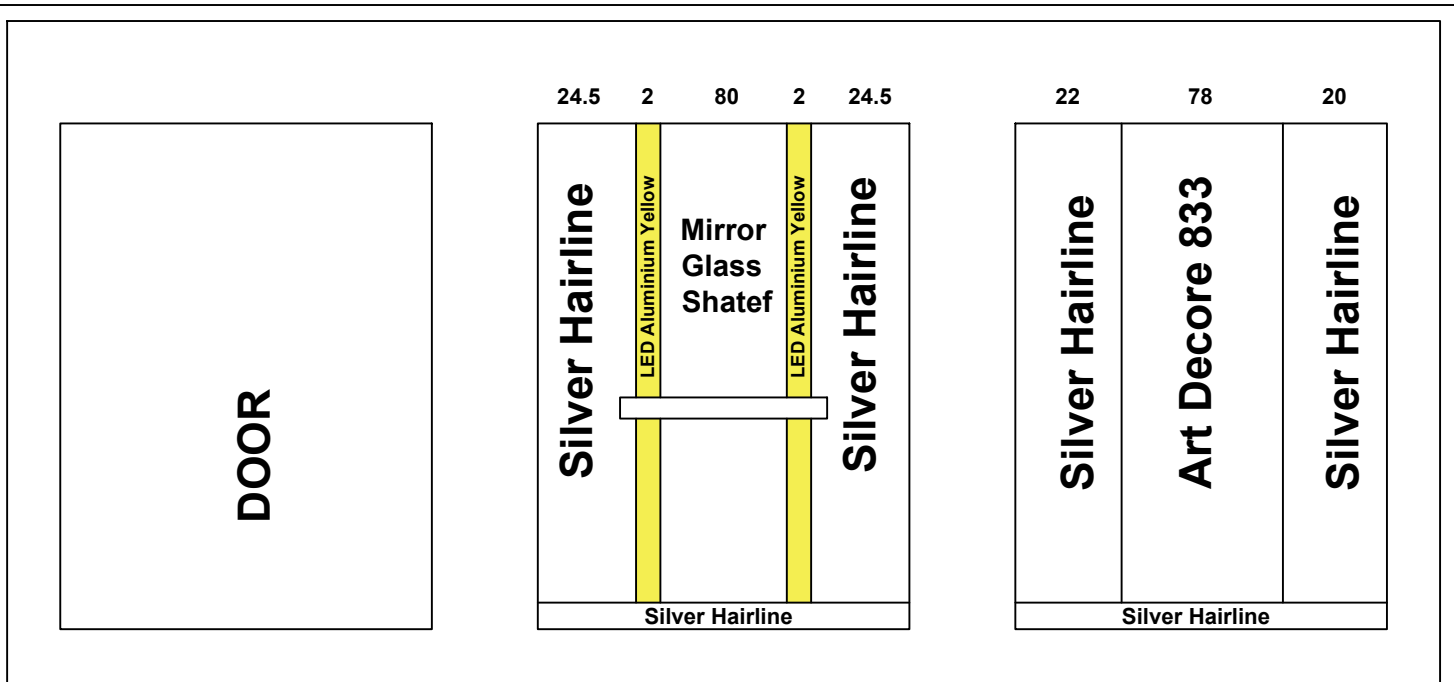

Date		Contract No.	
29/11/2025			
Company		Customer	
Obal اوبال		Abdul Salam Al Abdali عبد السلام العبدلي	
Pit	Over Hight	Motor Type	
		Gearless 630KG	
Guide Rails			
Italy		China	

Notes

- 1- **Emergency Cabin**
- 2- **Entrance Later**
- 3- **Incase that we have handrail 90 the mirror will be 80**
- 4-
- 5-

Options				Stainless Steel		Steel			
Handrail	Ok	LED		1.5 mm	3 mm	2 mm	G 1 mm		
Photocell	NO	Ok		Marbel					
Wood									
5 mm		Colour	PVC	Request		Done			
12 mm		833		Type	رمادي صناعي				
18 mm				Size	119.5 * 134.5				

Silver Hairline