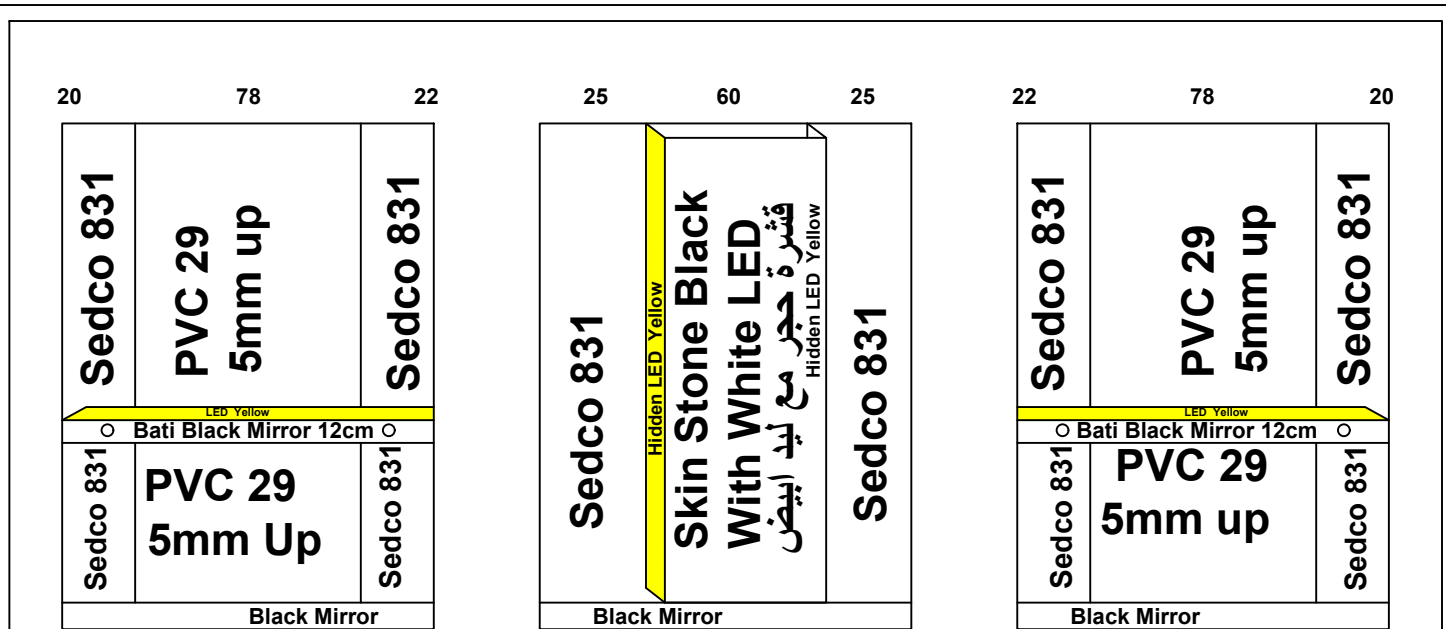

Date		Contract No.
15/12/2025		327
Company		Customer
Lift Home ليفت هوم		Meshael Al Hamedain مشاعل الحميدان
Pit	Over Hight	Motor Type
		Gearless 450kg

Guide Rails		

- Notes**
- 1- Emergency Cabin 10days
 - 2-
 - 3-
 - 4-
 - 5-

Options				Stainless Steel				Steel				 Black Mirror
Handrail	2	LED		1.5 mm	3 mm	2 mm	G 1 mm	Marbel				
Photocell	NO	OK		Request								
Wood								Type	رمادي معرق			
5 mm		Colour	PVC	Size	104.5x 84.5							
12 mm												
18 mm												