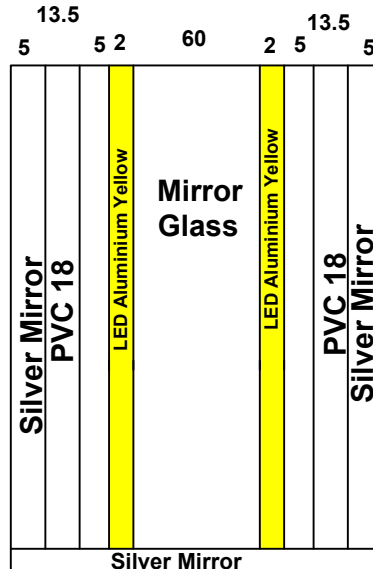

Date		Contract No.
22/12/2025		
Company		Customer
Delta		Al Batel Comp 11
دلتا		شركة البتل 11
Pit	Over Hight	Motor Type
100	314	GEM 450kg
Guide Rails		
Italy		China

Notes		
1-	Cabin Height 215cm	
2-	Chasis Height 285cm	
3-	C.W Chasis Height 285cm	
4-		
5-		

Options				Stainless Steel				Steel				 <p>Silver Mirror</p>
Handrail	NOLED							1.5 mm	3 mm	2 mm	G 1 mm	
Photocell	NO	OK						Marbel				
Wood								Request		Done		
5 mm		Colour	PVC					Type	روزا ابيض			
12 mm			18					Size	114.5x 94.5			