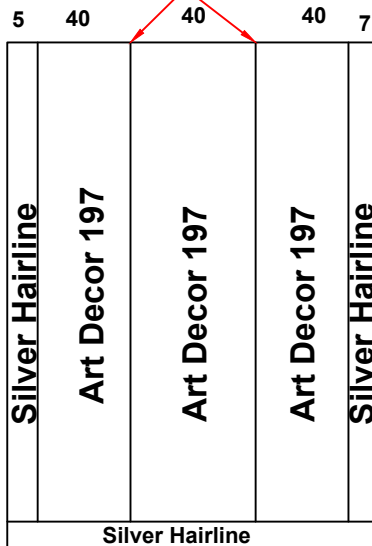

<b>Notes</b>	
1-	8mm Rope
2-	
3-	
4-	
5-	

Bati 2cm Silver Hairline

Bati 2cm Silver Hairline

<b>Options</b>				<b>Stainless Steel</b>				<b>Steel</b>							
Handrail	OK	LED				1.5 mm	3 mm	2 mm	G 1 mm						
Photocell	NO	OK				<b>Marbel</b>									
<b>Wood</b>						<b>Request</b>		<b>Done</b>							
5 mm		Colour	PVC			Type	موغلا ابيض								
12 mm		Art Decor				Size	135.5 * 124.5								
18 mm		197													