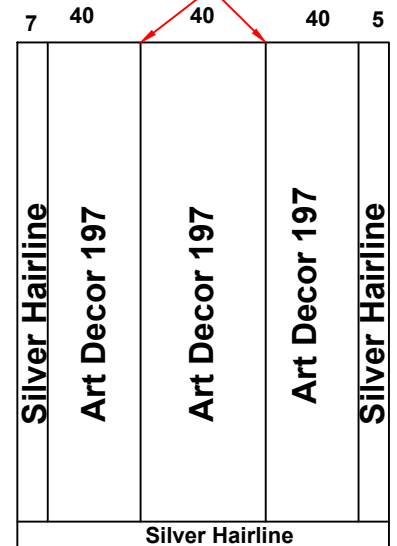

<b>Notes</b>	
1-	8mm Rope
2-	
3-	
4-	
5-	

Bati 2cm Silver Hairline

Bati 2cm Silver Hairline

<b>Options</b>				<b>Stainless Steel</b>				<b>Steel</b>							
Handrail	OK	LED				1.5 mm	3 mm	2 mm	G 1 mm						
Photocell	NO	OK				<b>Marbel</b>									
<b>Wood</b>						<b>Request</b>		<b>Done</b>							
5 mm		Colour	PVC			Type	موغلا ابيض								
12 mm		Art Decor				Size	135.5 * 124.5								
18 mm		197													