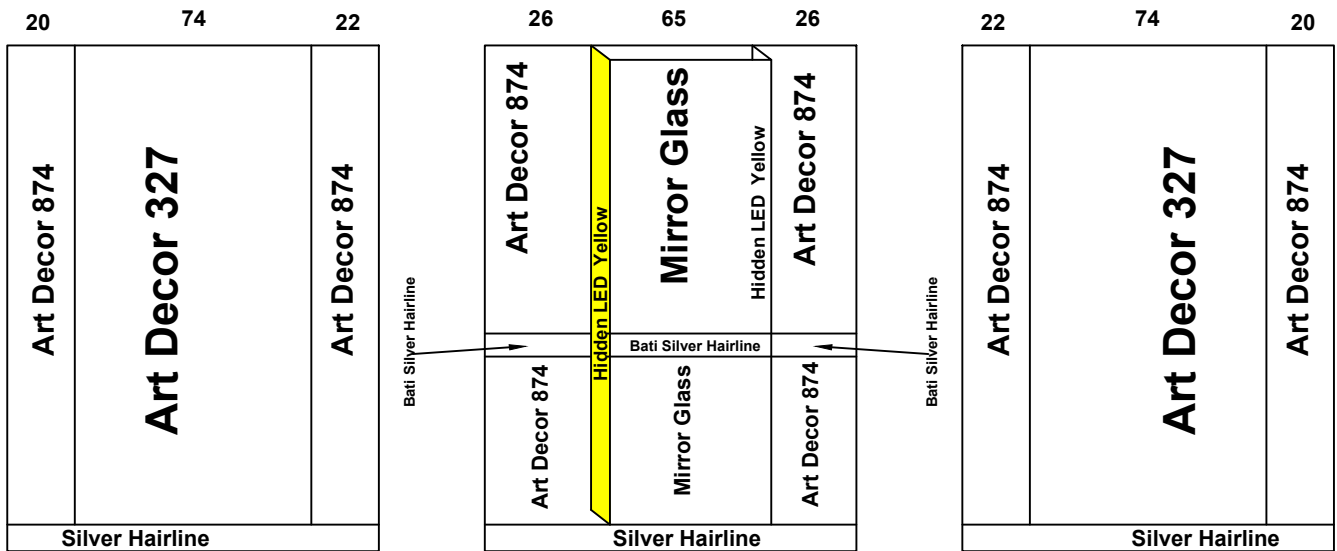

Date		Contract No.
22/12/2025		
Company		Customer
Meta		Noqsah Sweets نقصة الحلويات
Pit	Over Hight	Motor Type
		2speed Or 3VF 450kg

Guide Rails	

Notes
1-
2-
3-
4-
5-

Options		Stainless Steel		Steel				
Handrail	NO LED			1.5 mm	3 mm		2 mm	G 1 mm
Photocell	NO OK			Marbel				
Wood				Request				
5 mm		Colour	PVC	Type	چري وود			
12 mm		874		Size	115.5x 110.5			
18 mm		327						