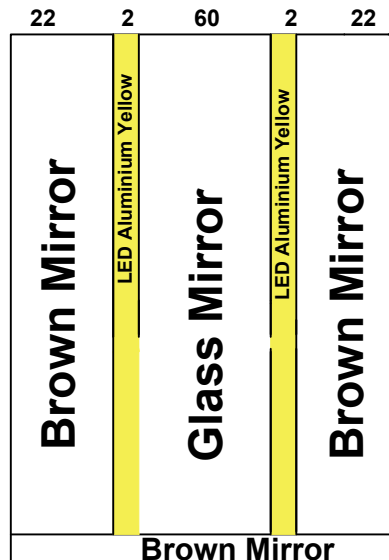

**Notes**

- 1-
- 2-
- 3-
- 4-
- 5-

Options				Stainless Steel		Steel			
Handrail	NO	LED		1.5 mm	3 mm	2 mm	G 1 mm		
Photocell	OK	OK							
Wood				Marble					
		Colour	PVC	Request		Done			
12 mm			7	Type	كريم مافيل صناعي				
18 mm				Size	119.5x 109.5				

LED Aluminium Yellow    LED Aluminium Yellow

Brown Mirror