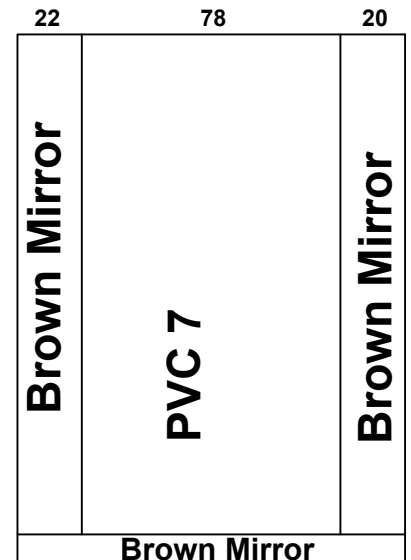

**Notes**

- 1-
- 2-
- 3-
- 4-
- 5-

Options				Stainless Steel		Steel			
Handrail	NO	LED		1.5 mm	3 mm	2 mm	G 1 mm		
Photocell	OK	OK							
Wood				Marble					
		Colour	PVC	Request		Done			
12 mm			7	Type	كريم مافيل صناعي				
18 mm				Size	119.5x 109.5				

LED Aluminium Yellow    LED Aluminium Yellow

Brown Mirror