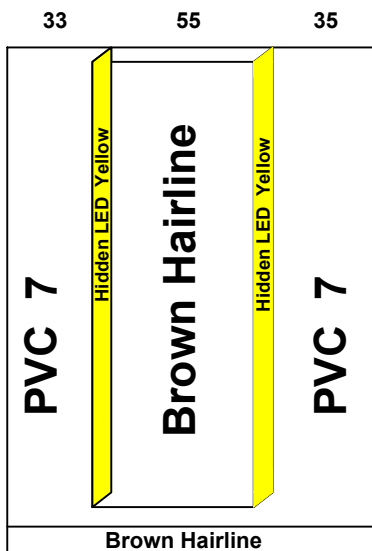

Date		Contract No.
29/12/2025		25100099
Company		Customer
AL Abjal الابجل		Ali Al Awadi علي العوضي
Pit	Over Hight	Motor Type
100	400	GEM 450KG
Guide Rails		
Italy		China
		OK

Notes		
1-		
2-		
3-		
4-		
5-		

Options			Stainless Steel		Steel		<p>Brown Hairline</p>
Handrail	OK	LED	1.5 mm	3 mm	2 mm	G 1 mm	
Photocell	OK	OK	Marbel				
Wood			Request		Done		
5 mm		Colour	PVC	Type	كريم مارفيل صناعي		
12 mm			7	Size	109.5 * 114.5		
18 mm							