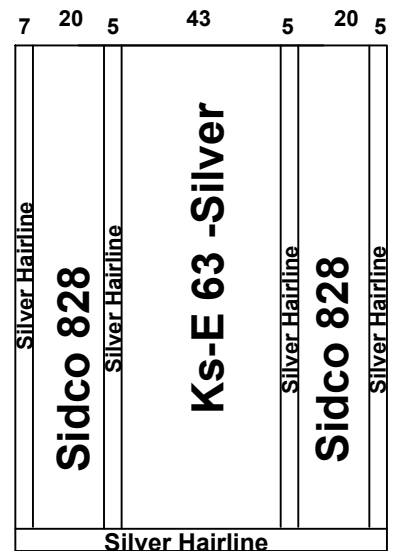

Date		Contract No.	
19/01/2026			
Company		Customer	
Saraya Najd سرايا نجد		Al Narjes 2 النرجس 2	
Pit	Over Hight	Motor Type	
100	380	Gealess 450KG	

Guide Rails	

- Notes
- Without Chasis
  - Entrance Later
  - 
  - 
  -

The Last 20 cm use water Proof Wood Back of Mirror

Options			Stainless Steel		Steel				
Handrail	NO	LED			1.5 mm	3 mm	2 mm	G 1 mm	
Photocell	NO	OK			Marbel				
Wood					Request				
5 mm		Colour	PVC		Type	امبرادور اسباني غامق			
12 mm		828			Size	104.5x 119.5			
18 mm									