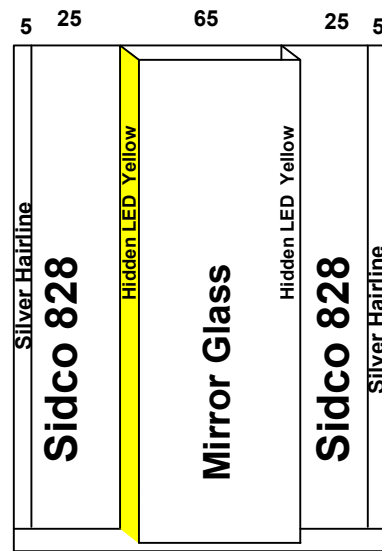

Date		Contract No.	
19/01/2026			
Company		Customer	
Saraya Najd سرايا نجد		Al Narjes 2 النرجس 2	
Pit	Over Hight	Motor Type	
100	380	Gealess 450KG	

Guide Rails	

- Notes
- Without Chasis
  - Entrance Later
  - 
  - 
  -

The Last 20 cm use water Proof Wood Back of Mirror

Options			Stainless Steel		Steel				
Handrail	NO	LED			1.5 mm	3 mm	2 mm	G 1 mm	
Photocell	NO	OK			Marbel				
Wood					Request				
5 mm		Colour	PVC		Type	امبرادور اسباني غامق			
12 mm		828			Size	104.5x 119.5			
18 mm									