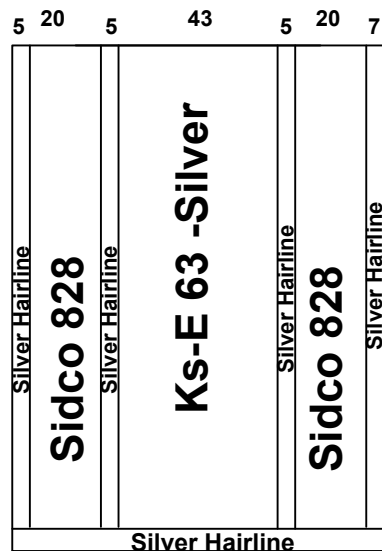

Date		Contract No.	
19/01/2026			
Company		Customer	
Saraya Najd سرايا نجد		Al Narjes 2 النرجس 2	
Pit	Over Hight	Motor Type	
100	380	Gealess 450KG	

Guide Rails	

- Notes
- Without Chasis
  - Entrance Later
  - 
  - 
  -

The Last 20 cm use water Proof Wood Back of Mirror

Options			Stainless Steel		Steel				
Handrail	NO	LED			1.5 mm	3 mm	2 mm	G 1 mm	
Photocell	NO	OK			Marbel				
Wood					Request				
5 mm		Colour	PVC		Type	امبرادور اسباني غامق			
12 mm		828			Size	104.5x 119.5			
18 mm									