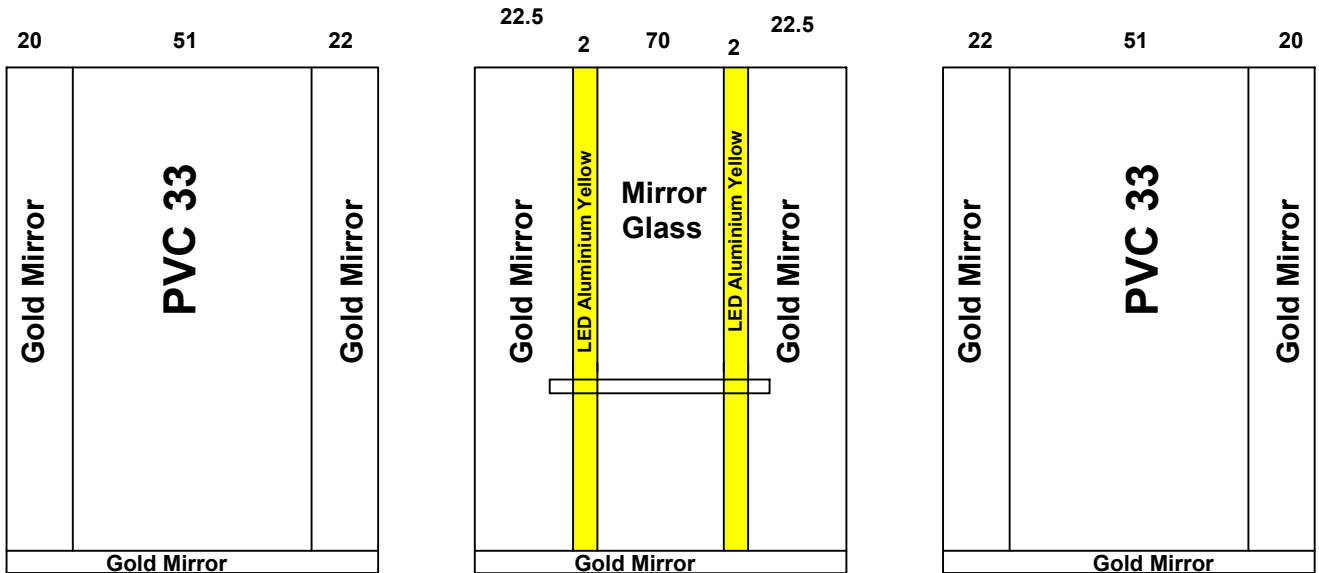

Date		Contract No.
20/1/2026		
Company		Customer
Dream		Hesah
دریم		حصه
Pit	Over Hight	Motor Type
100	255	
Guide Rails		
Italy		

- Notes**
- 1- Cabin Height 215cm
 - 2- Chais Cabin Need To Cut
 - 3- Make Pulley Under Cabin
 - 4- NO Chasis C.W.
 - 5-

Options				Stainless Steel				Steel				 <p>LED Aluminium Yellow</p> <p>LED Aluminium Yellow</p> <p>Gold Mirror</p>
Handrail	OK	LED			1.5 mm	3 mm	2 mm	G 1 mm				
Photocell	NO		Ok		Marble							
Wood					Request		Done					
5 mm		Colour	PVC		Type	المتوفر						
12 mm			33		Size	122.5x 92.5						