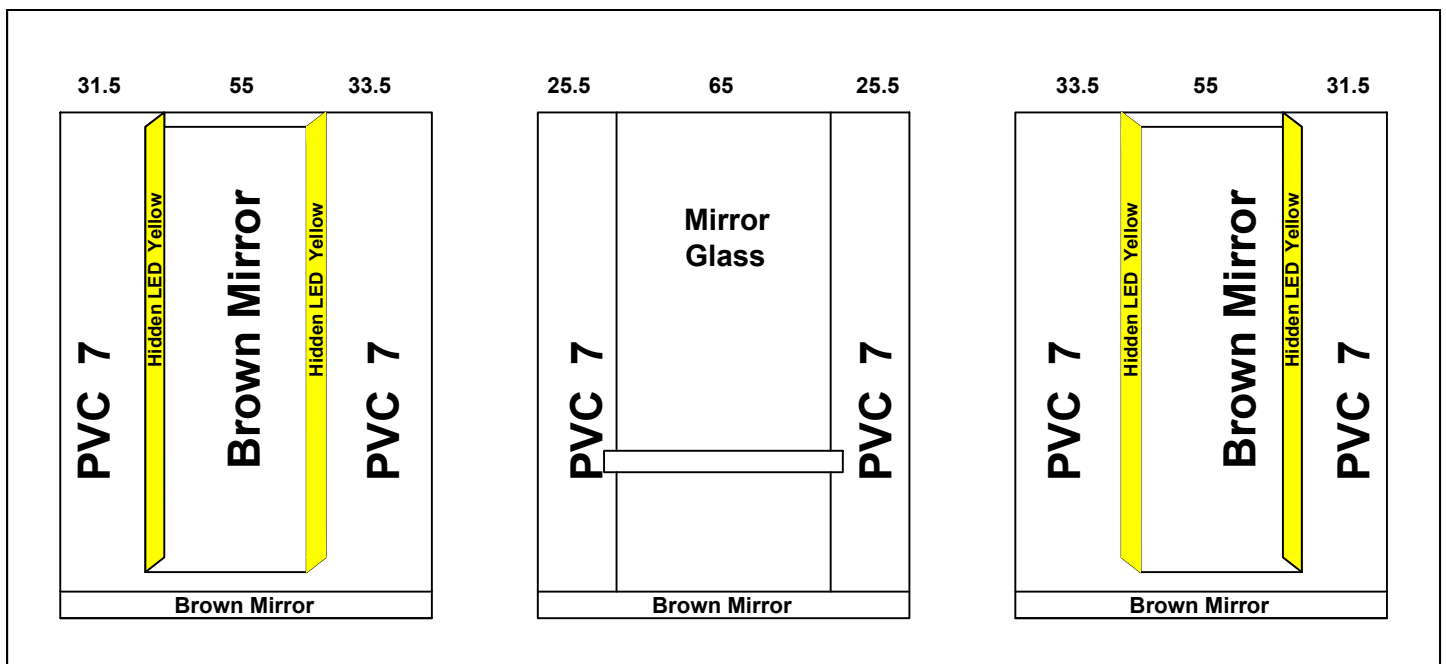

Date		Contract No.
20/01/2026		
Company		Customer
Saraya Najd سرايا نجد		Al Suwaidi السويدي
Pit	Over Hight	Motor Type
50	380	Gealess 450 KG
Guide Rails		

- Notes
- 1- Angle 10*10 Under Cabin
 - 2- Flat Shoes 9mm
 - 3-
 - 4-
 - 5-

Options				Stainless Steel				Steel				 <p>Brown Mirror</p>
Handrail	OK	LED		1.5 mm	3 mm	2 mm	G 1 mm					
Photocell	NO	OK						Marbel				
Wood				Request				Done				
5 mm		Colour	PVC									
12 mm			7	Type	الاتصال على العميل							
18 mm				Size	119.5 * 109.5							