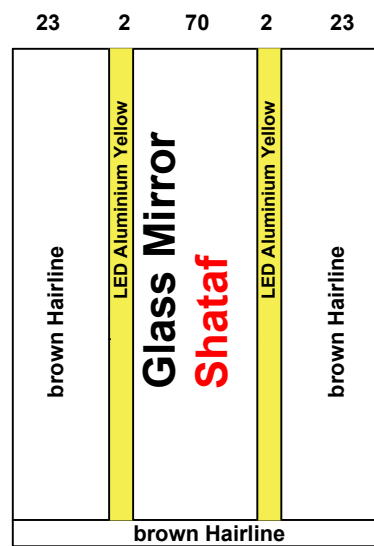

<b>Date</b> 20/01/2026		<b>Contract No.</b> 25120116
<b>Company</b> Abjal الأجل		<b>Customer</b> Jamal Al Otaybi جمال العتيبي
<b>Pit</b> 120	<b>Over Hight</b> 417	<b>Motor Type</b> Gem 450

<b>Guide Rails</b>	
<b>Italy</b>	<b>China</b>
	<b>OK</b>

<b>Notes</b>
1- <b>Just Chasis</b>
2-
3-
4-
5-

<b>Options</b>			<b>Stainless Steel</b>				<b>Steel</b>				<table border="1"> <tr><td>brown Hairline</td></tr> <tr><td>LED Aluminium Yellow</td></tr> <tr><td>brown Hairline</td></tr> <tr><td>LED Aluminium Yellow</td></tr> <tr><td>brown Hairline</td></tr> </table>	brown Hairline	LED Aluminium Yellow	brown Hairline	LED Aluminium Yellow	brown Hairline
brown Hairline																
LED Aluminium Yellow																
brown Hairline																
LED Aluminium Yellow																
brown Hairline																
Handrail	NO	LED					1.5 mm	3 mm	2 mm	G 1 mm						
Photocell	OK	Ok					<b>Marble</b>									
<b>Wood</b>							<b>Request</b>		<b>Done</b>							
5 mm		Colour	PVC					Type	كريم مافيل اسباني							
12 mm								Size	120 * 109.5							
18 mm																