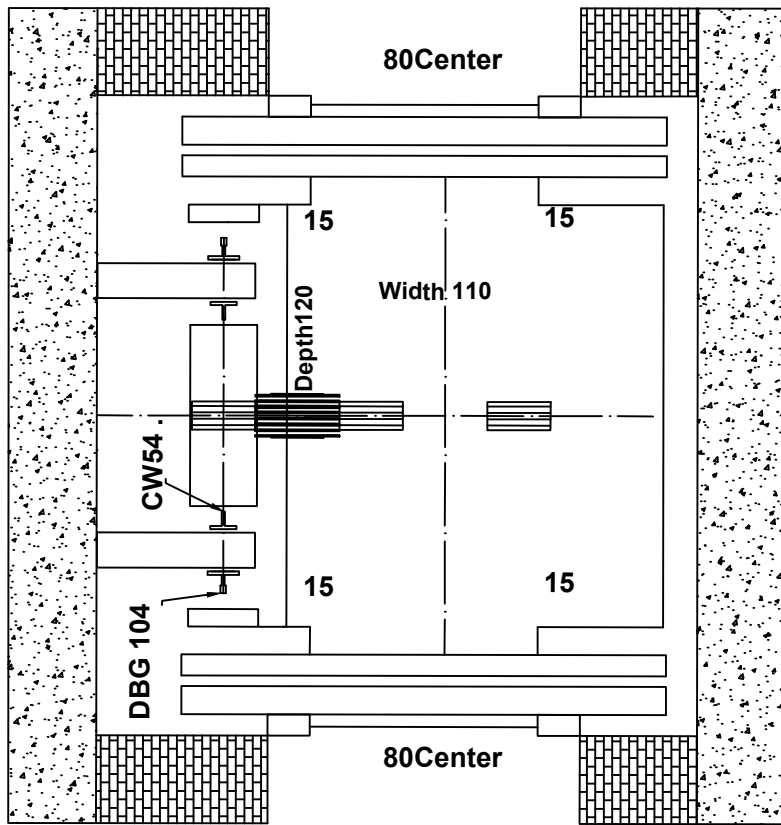

<b>Notes</b>
1- <b>Just Chasis</b>
2-
3-
4-
5-

<b>Options</b>			<b>Stainless Steel</b>				<b>Steel</b>				<table border="1"> <tr><td>brown Hairline</td></tr> <tr><td>LED Aluminium Yellow</td></tr> <tr><td>brown Hairline</td></tr> <tr><td>LED Aluminium Yellow</td></tr> <tr><td>brown Hairline</td></tr> </table>	brown Hairline	LED Aluminium Yellow	brown Hairline	LED Aluminium Yellow	brown Hairline
brown Hairline																
LED Aluminium Yellow																
brown Hairline																
LED Aluminium Yellow																
brown Hairline																
Handrail	NO	LED					1.5 mm	3 mm	2 mm	G 1 mm						
Photocell	OK	Ok					<b>Marble</b>									
<b>Wood</b>							<b>Request</b>		<b>Done</b>							
5 mm		Colour	PVC					Type	كريم مافيل اسباني							
12 mm								Size	120 * 109.5							
18 mm																