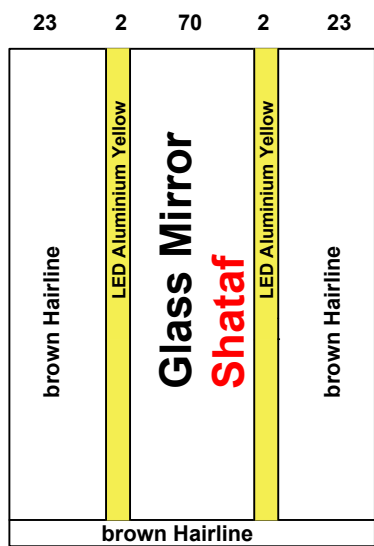

<b>Date</b> 20/01/2026		<b>Contract No.</b> 25120116
<b>Company</b> Abjal الأجل		<b>Customer</b> Jamal Al Otaybi جمال العتيبي
<b>Pit</b> 120	<b>Over Hight</b> 417	<b>Motor Type</b> Gem 450

<b>Guide Rails</b>	
<b>Italy</b>	<b>China</b>
	<b>OK</b>

<b>Notes</b>
1- <b>Just Chasis</b>
2-
3-
4-
5-

<b>Options</b>			<b>Stainless Steel</b>				<b>Steel</b>				<table border="1"> <tr><td>brown Hairline</td></tr> <tr><td>LED Aluminium Yellow</td></tr> <tr><td>brown Hairline</td></tr> <tr><td>LED Aluminium Yellow</td></tr> <tr><td>brown Hairline</td></tr> </table>	brown Hairline	LED Aluminium Yellow	brown Hairline	LED Aluminium Yellow	brown Hairline
brown Hairline																
LED Aluminium Yellow																
brown Hairline																
LED Aluminium Yellow																
brown Hairline																
Handrail	NO	LED					1.5 mm	3 mm	2 mm	G 1 mm						
Photocell	OK	Ok					<b>Marble</b>									
<b>Wood</b>							<b>Request</b>		<b>Done</b>							
5 mm		Colour	PVC					Type	كريم مافيل اسباني							
12 mm								Size	120 * 109.5							
18 mm																