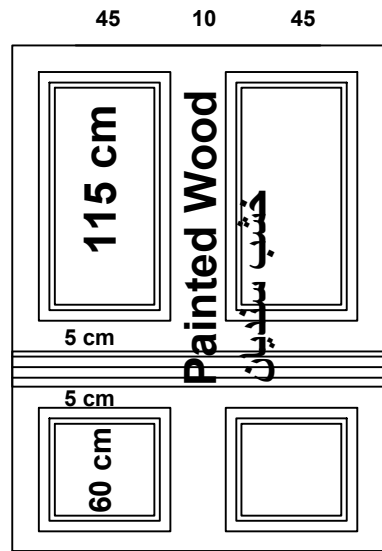

Date		Contract No.	
08/01/2026			
Company		Customer	
Saraya Najd سرايا نجد		Hay AlFalah حي الفلاح	
Pit	Over Hight	Motor Type	
		Gealess 450 KG	

Guide Rails	

Notes
1-
2-
3-
4-
5-

Options		Stainless Steel	Steel				Painted Wood خشب سديان 
Handrail	NO LED		1.5 mm	3 mm	2 mm	G 1 mm	
Photocell	OK		Marbel				
Wood			Request				
5 mm	Colour	PVC	Type	من قبل العميل			
12 mm			Size	109.5 * 109.5			
18 mm							