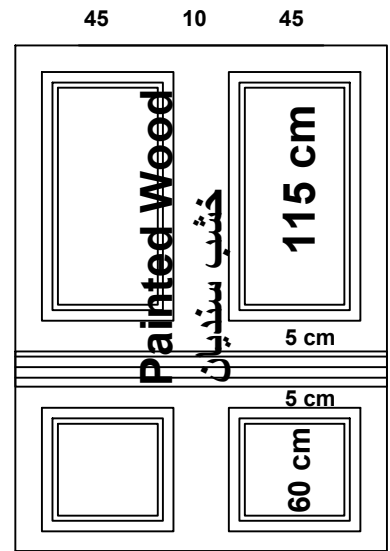

Date		Contract No.	
08/01/2026			
Company		Customer	
Saraya Najd سرايا نجد		Hay AlFalah حي الفلاح	
Pit	Over Hight	Motor Type	
		Gealess 450 KG	

Guide Rails	

Notes
1-
2-
3-
4-
5-

Options		Stainless Steel	Steel				Painted Wood خشب سديان 
Handrail	NO LED		1.5 mm	3 mm	2 mm	G 1 mm	
Photocell	OK		Marbel				
Wood			Request				
5 mm	Colour	PVC	Type	من قبل العميل			
12 mm			Size	109.5 * 109.5			
18 mm							