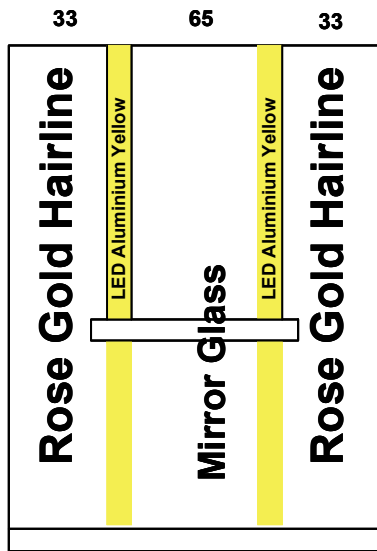

Date 08/01/2026		Contract No.
Company Saraya Najd سرايا نجد		Customer AlMahdeiah المهدية
Pit	Over Hight	Motor Type Gealess 630KG

Guide Rails		

Notes
1-
2-
3-
4-
5-

Options				Stainless Steel				Steel					
Handrail	NO LED							1.5 mm	3 mm	2 mm	G 1 mm	<p>Rose Gold Hairline</p>	
Photocell	OK							Marbel					
Wood				Request				Type					
5 mm		Colour	PVC	Request				Size					
12 mm			7	Request				134.5 x 119.5					
18 mm				Request				134.5 x 119.5					