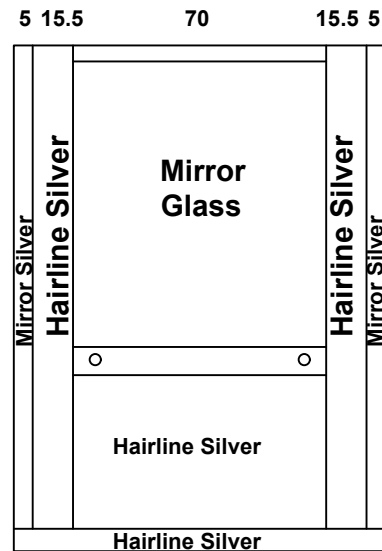

Date		Contract No.	
14/12/2025			
Company		Customer	
Wafa		Taqi 1	
وفا		تقى 1	
Pit	Over Hight	Motor Type	
100	400	Gearless 630kg	
Guide Rails			
Italy		China	

- Notes**
- 1- Entrance Later
 - 2- Steel Structure
 - 3-
 - 4-
 - 5-

Options				Stainless Steel				Steel				<p>Hairline Silver</p>
Handrail	OKLED							1.5 mm	3 mm	2 mm	G 1 mm	
Photocell	NO NO							Marbel				
Wood								Request		Done		
5 mm		Colour	PVC					Type	الاتصال على العميل			
12 mm								Size	129.5x 118.5			
18 mm												