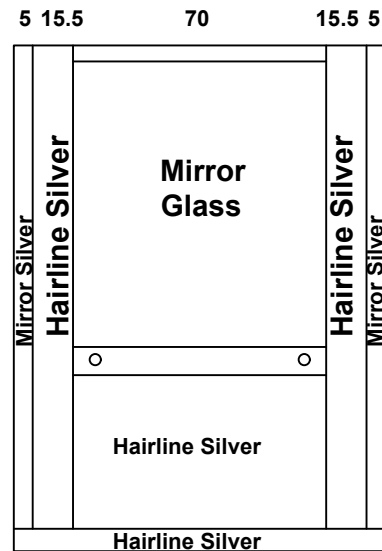

Date 14/12/2025		Contract No.
Company Wafa		Customer Taqi 2 تقى 2
Pit 100	Over Hight 400	Motor Type Gearless 630kg
Guide Rails		
Italy		China

- Notes**
- 1- Entrance Later
 - 2- Steel Structure
 - 3-
 - 4-
 - 5-

Options				Stainless Steel				Steel				
Handrail	OKLED							1.5 mm	3 mm	2 mm	G 1 mm	
Photocell	NO NO											
Wood								Marbel				
5 mm		Colour	PVC					Request		Done		
12 mm								Type	الاتصال على العميل			
18 mm								Size	129.5x 118.5			