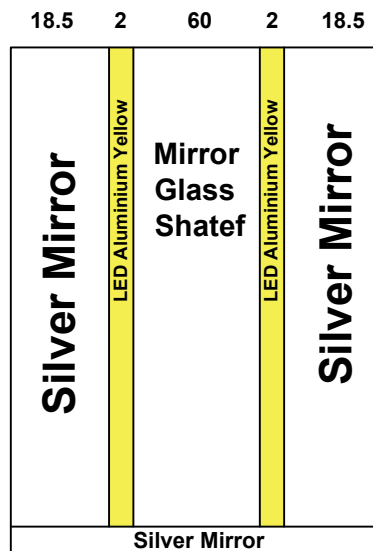

Date		Contract No.	
05/02/2026			
Company		Customer	
Obal		Abdullah Al Asmari عبدالله الاسمري	
Pit		Motor Type	
Over Hight		Gearless 450KG	
Guide Rails			
Italy		China	

Notes

- 1- Entrance Later
- 2-
- 3-
- 4-
- 5-

Options		Stainless Steel		Steel				<table border="1" style="width: 100%; text-align: center;"> <tr> <td style="writing-mode: vertical-rl; transform: rotate(180deg);">LED Aluminium Yellow</td> <td style="writing-mode: vertical-rl; transform: rotate(180deg);">LED Aluminium Yellow</td> </tr> <tr> <td colspan="2">Silver Mirror</td> </tr> </table>	LED Aluminium Yellow	LED Aluminium Yellow	Silver Mirror	
LED Aluminium Yellow	LED Aluminium Yellow											
Silver Mirror												
Handrail	NO LED			1.5 mm	3 mm	2 mm	G 1 mm					
Photocell	NO Ok			Marbel								
Wood				Request								
5 mm	Colour	PVC		Type	عماني سويق كما الصورة							
12 mm		7		Size	104.5 * 84.5							
18 mm												