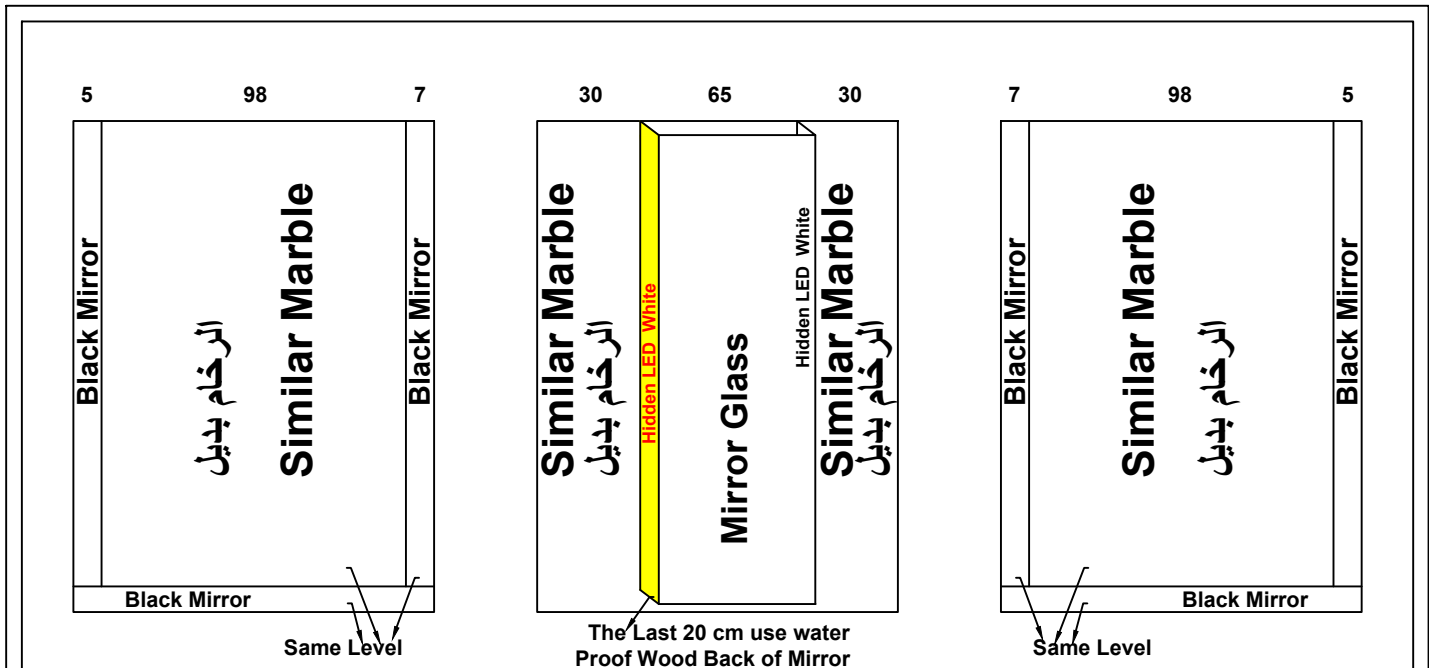

Date 10/01/2026		Contract No. 337	
Company Lift Home ليفث هوم		Customer EIAnzemah AIMotqademah الأنظمة المتقدمة	
Pit	Over Hight	Motor Type Gem 450	

Guide Rails			

Notes			
1-			
2-			
3-			
4-			
5-			

Options		Stainless Steel		Steel		 Black Mirror
Handrail	No LED			1.5 mm	3 mm	
Photocell	Ok					
Wood				Marble		
5 mm	Colour	PVC		Request	Done	
12 mm				Type	مرفق صورة	
18 mm				Size	119.5 x 109.5	