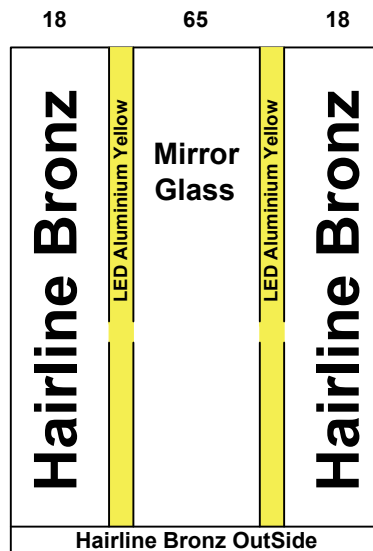

Date		Contract No.	
19/01/2026			
Company		Customer	
Shift Plus		Rawasy	
شفت پلاس		راواسي	
Pit	Over Hight	Motor Type	
120	400	Gearless	
Guide Rails			
Italy		China	
Notes			
1-			
2-			
3-			
4-			
5-			

Options		Stainless Steel		Steel			
Handrail	NO	LED		1.5 mm	3 mm	2 mm	G 1 mm
Photocell	NO	NO					
Wood				Marbel			
5 mm		Colour	PVC	Request	Done		
12 mm				Type	كريم مارفيل صناعي		
18 mm				Size	104.5 x 94.5		