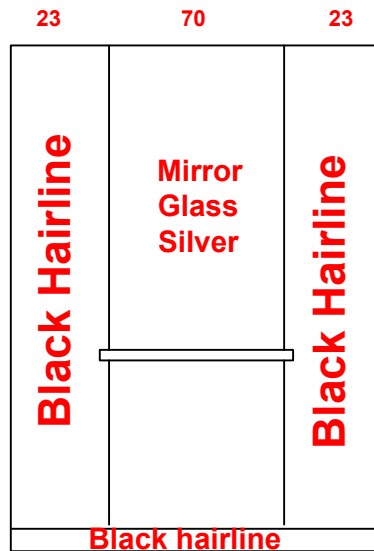

Date		Contract No.	
09/02/2025			
Company		Customer	
Dream		Al Salem Group	
دريم		مجموعة السالم	
Pit	Over Hight	Motor Type	
		GEM 450	
Guide Rails			
Italy		China	

Notes	
1-	3 Pulley 16 cm
2-	
3-	
4-	
5-	

Options				Stainless Steel		Steel			
Handrail	OK	LED		1.5 mm	3 mm	2 mm	G 1 mm		
Photocell				Marbel					
Wood									
5 mm		Colour	PVC	Request		Done			
12 mm				Type	رمادي معرق صناعي مثل العينه				
18 mm				Size	119.5 x 109.5				