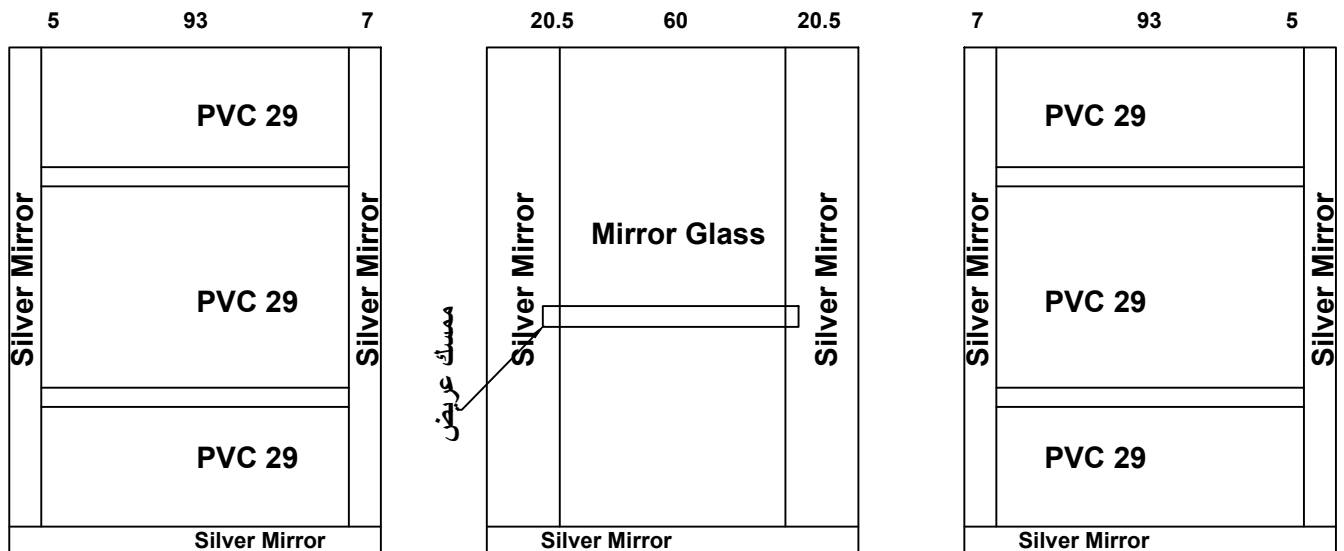

Date 07/02/2026		Contract No.
Company Shift Plus شفت پلاس		Customer Eng .Mwfaq 1 م. موفق 1
Pit 120	Over Hight 400	Motor Type Gearless 450
Guide Rails		
Notes		
1-		
2-		
3-		
4-		
5-		

Options		Stainless Steel		Steel				<p>Silver Mirror</p>
Handrail	OK LED			1.5 mm	3 mm	2 mm	G 1 mm	
Photocell	NO NO			Marbel				
Wood				Request				
	Colour	PVC		Type	داينو رويال			
				Size	104.5x 114.5			