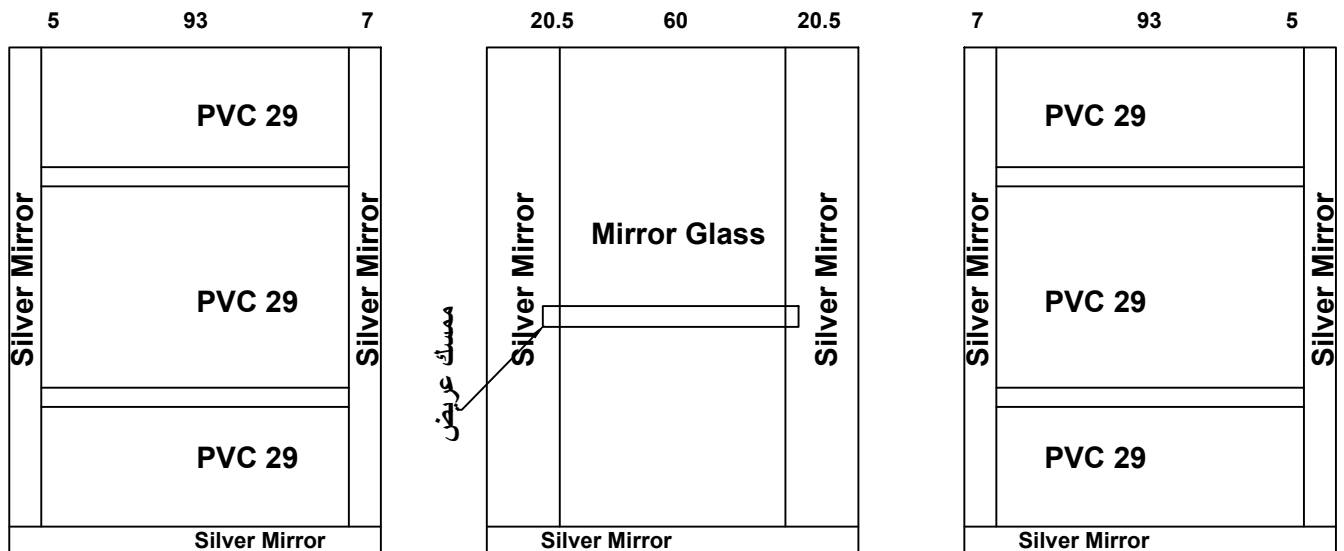

Options		Stainless Steel		Steel				<p>Silver Mirror</p>
Handrail	OK LED			1.5 mm	3 mm	2 mm	G 1 mm	
Photocell	NO NO			<b>Marbel</b>				
<b>Wood</b>				<b>Request</b>				
	Colour	PVC		Type	داينو رويال			
				Size	104.5x 114.5			