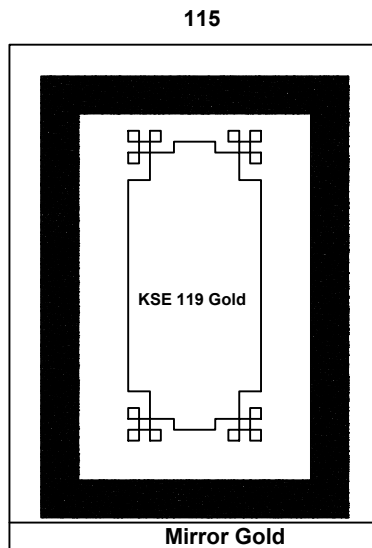

Date 29/09/2025		Contract No.
Company Shift Palace شفت پلاس		Customer Abo Salman 1 ابو سلمان 1
Pit 120	Over Hight 400	Motor Type 450 Kg
Guide Rails		
Italy		China

Notes		
1-		
2-		
3-		
4-		
5-		

Options				Stainless Steel				Steel				 Mirror Gold
Handrail	OK	LED						1.5 mm	3 mm	2 mm	G 1 mm	
Photocell	NO	NO										
Wood												
5 mm		Colour	PVC									
12 mm												
18 mm												