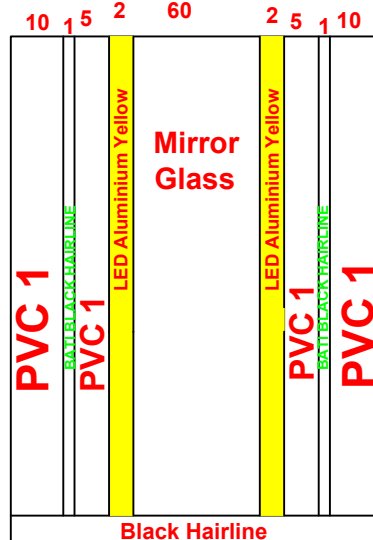

Date		Contract No.
09/02/2026		
Company		Customer
Meta		Qasem Al Kuwaiti
ميتا		قاسم الكويتي
Pit	Over Hight	Motor Type
100	380	Gearless 450

Guide Rails

Notes

- 1- C.W Pulley 21cm
- 2- Cabin Pulley 18cm
- 3-
- 4-
- 5-

Options				Stainless Steel		Steel			
Handrail	NO	LED		1.5 mm	3 mm	2 mm	G 1 mm		
Photocell	NO	Ok							
Wood				Marbel					
5 mm		Colour	PVC	Request		Done			
12 mm				Type	موغلا ابيض				
18 mm				Size	99.5x 71.5				
								PVC 1	