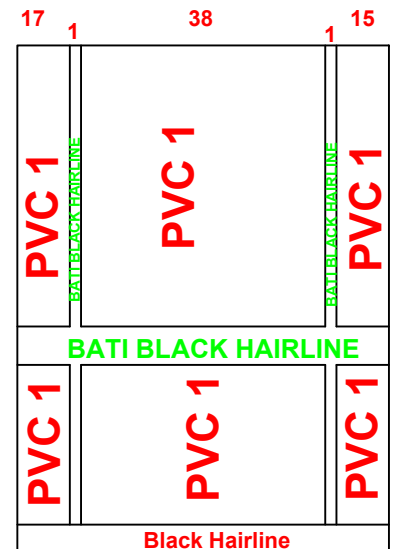

Date		Contract No.
09/02/2026		
Company		Customer
Meta		Qasem Al Kuwaiti
ميتا		قاسم الكويتي
Pit	Over Hight	Motor Type
100	380	Gearless 450

Guide Rails

Notes

- 1- C.W Pulley 21cm
- 2- Cabin Pulley 18cm
- 3-
- 4-
- 5-

Options				Stainless Steel		Steel			
Handrail	NO	LED		1.5 mm	3 mm	2 mm	G 1 mm		
Photocell	NO	Ok							
Wood				Marbel					
5 mm		Colour	PVC	Request		Done			
12 mm				Type	موغلا ابيض				
18 mm				Size	99.5x 71.5				
								PVC 1	