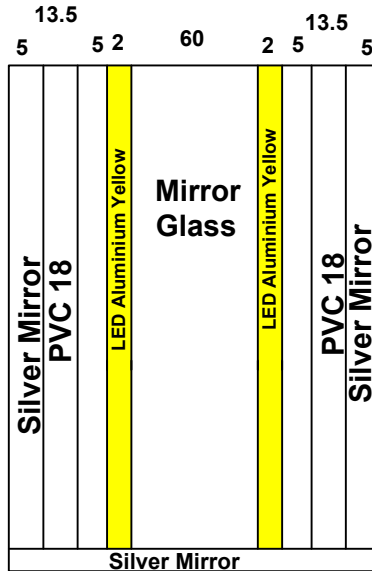

Date		Contract No.
18/02/2025		
Company		Customer
Delta		Al Batel Comp 18
دلتا		شركة البتل 18
Pit	Over Hight	Motor Type
100	314	GEM 450kg
Guide Rails		
Italy		China

Notes		
1-	Cabin Height 215cm	
2-	Chasis Height 285cm	
3-	C.W Chasis Height 285cm	
4-		
5-		

Options				Stainless Steel				Steel							
Handrail	NOLED							1.5 mm	3 mm	2 mm	G 1 mm				
Photocell	NO	OK						Marbel							
Wood				Request				Done							
5 mm		Colour	PVC	Type				روزا ابيض							
12 mm			18	Size				114.5x 94.5							
18 mm								Silver Mirror							