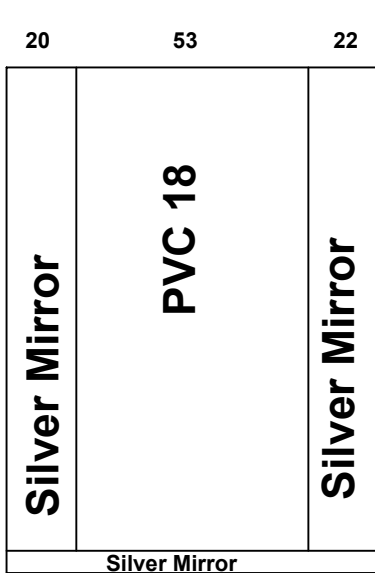

70
59

Date 18/02/2025		Contract No.
Company Delta		Customer Al Batel Comp 19 شركة البتل 19
Pit 100	Over Hight 314	Motor Type GEM 450kg
Guide Rails		
Italy		China

- Notes**
- 1- Cabin Height 215cm
 - 2- Chasis Height 285cm
 - 3- C.W Chasis Height 285cm
 - 4-
 - 5-

Options				Stainless Steel				Steel							
Handrail	NOLED							1.5 mm	3 mm	2 mm	G 1 mm	 <p style="text-align: center;">Silver Mirror</p>			
Photocell	NO	OK													
Wood				Request				Done							
5 mm		Colour	PVC	Type				روزا ابيض							
12 mm			18	Size				114.5x 94.5							
18 mm															