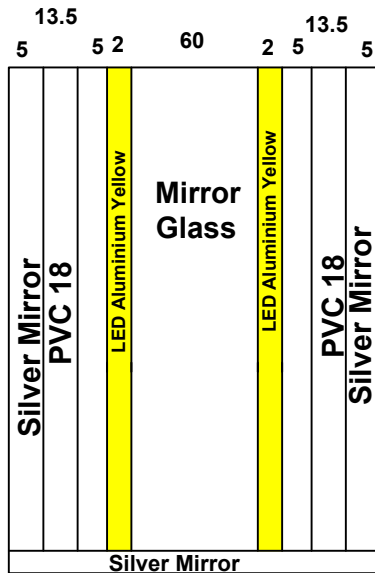

70
59

Date 18/02/2025		Contract No.
Company Delta		Customer Al Batel Comp 19 شركة البتل 19
Pit 100	Over Hight 314	Motor Type GEM 450kg
Guide Rails		
Italy		China

- Notes**
- 1- Cabin Height 215cm
 - 2- Chasis Height 285cm
 - 3- C.W Chasis Height 285cm
 - 4-
 - 5-

Options				Stainless Steel				Steel							
Handrail	NOLED							1.5 mm	3 mm	2 mm	G 1 mm	 <p style="text-align: center;">Silver Mirror</p>			
Photocell	NO	OK													
Wood				Request				Done							
5 mm		Colour	PVC	Type				روزا ابيض							
12 mm			18	Size				114.5x 94.5							
18 mm															