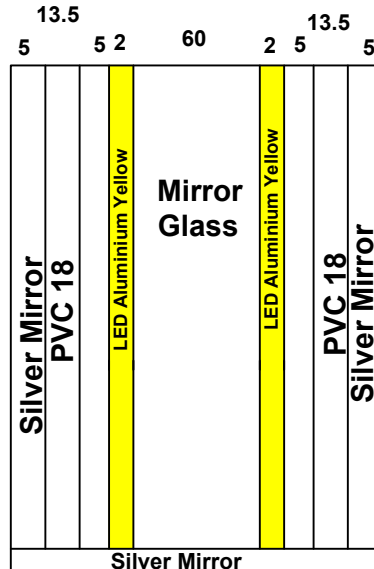

Date 18/02/2025		Contract No.
Company Delta		Customer Al Batel Comp 20 شركة البتل 20
Pit 100	Over Hight 314	Motor Type GEM 450kg
Guide Rails		
Italy		China

- Notes**
- 1- Cabin Height 215cm
 - 2- Chasis Height 285cm
 - 3- C.W Chasis Height 285cm
 - 4-
 - 5-

Options				Stainless Steel		Steel				
Handrail	NOLED					1.5 mm	3 mm	2 mm	G 1 mm	
Photocell	NO	OK					Marbel			
Wood						Request		Done		
5 mm		Colour	PVC			Type		روزا ابيض		
12 mm			18			Size		114.5x 94.5		
18 mm										