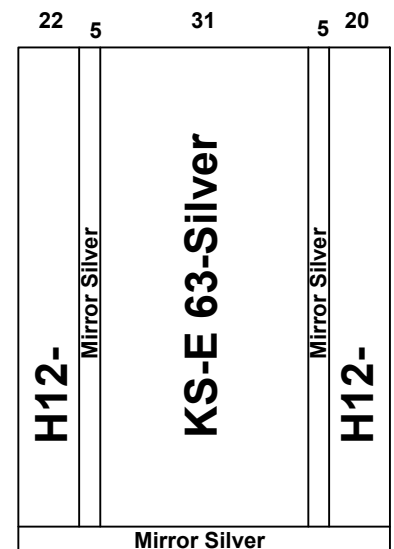

Date 23/02/2025		Contract No.
Company Shift Palace شفت پلاس		Customer Abo Nayef ابو نايف
Pit 120	Over Hight 400	Motor Type Gearless
Guide Rails		
Italy		China

Notes

- 1-
- 2-
- 3-
- 4-
- 5-

Options			Stainless Steel		Steel		 Mirror Silver
Handrail	OK	LED			1.5 mm	3 mm	
Photocell	NO	NO				G 1 mm	
Wood			Marbel				
5 mm		Colour	PVC		Request Done		
12 mm				Type	جلاکسي اسود		
18 mm				Size	82.5 * 104.5		