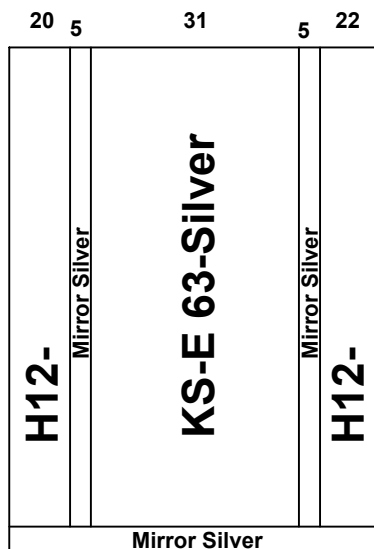

Date 23/02/2025		Contract No.
Company Shift Palace شفت پلاس		Customer Abo Nayef ابو نايف
Pit 120	Over Hight 400	Motor Type Gearless
Guide Rails		
Italy		China

Notes

- 1-
- 2-
- 3-
- 4-
- 5-

Options			Stainless Steel		Steel		 Mirror Silver
Handrail	OK	LED			1.5 mm	3 mm	
Photocell	NO	NO				G 1 mm	
Wood			Marbel				
5 mm		Colour	PVC		Request Done		
12 mm				Type	جلاکسي اسود		
18 mm				Size	82.5 * 104.5		