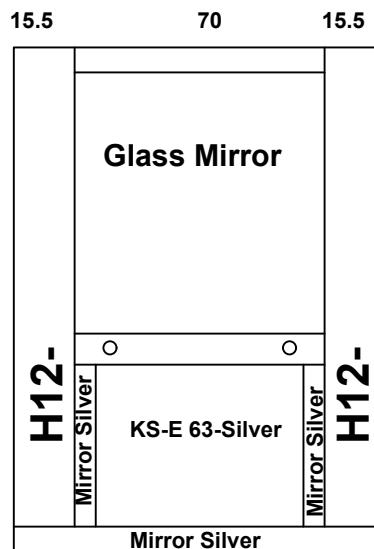

Date 23/02/2025		Contract No.
Company Shift Palace شفت پلاس		Customer Abo Nayef ابو نايف
Pit 120	Over Hight 400	Motor Type Gearless
Guide Rails		
Italy		China

Notes

- 1-
- 2-
- 3-
- 4-
- 5-

Options			Stainless Steel		Steel		 Mirror Silver
Handrail	OK	LED			1.5 mm	3 mm	
Photocell	NO	NO				G 1 mm	
Wood			Marbel				
5 mm		Colour	PVC		Request Done		
12 mm				Type	جلاکسي اسود		
18 mm				Size	82.5 * 104.5		