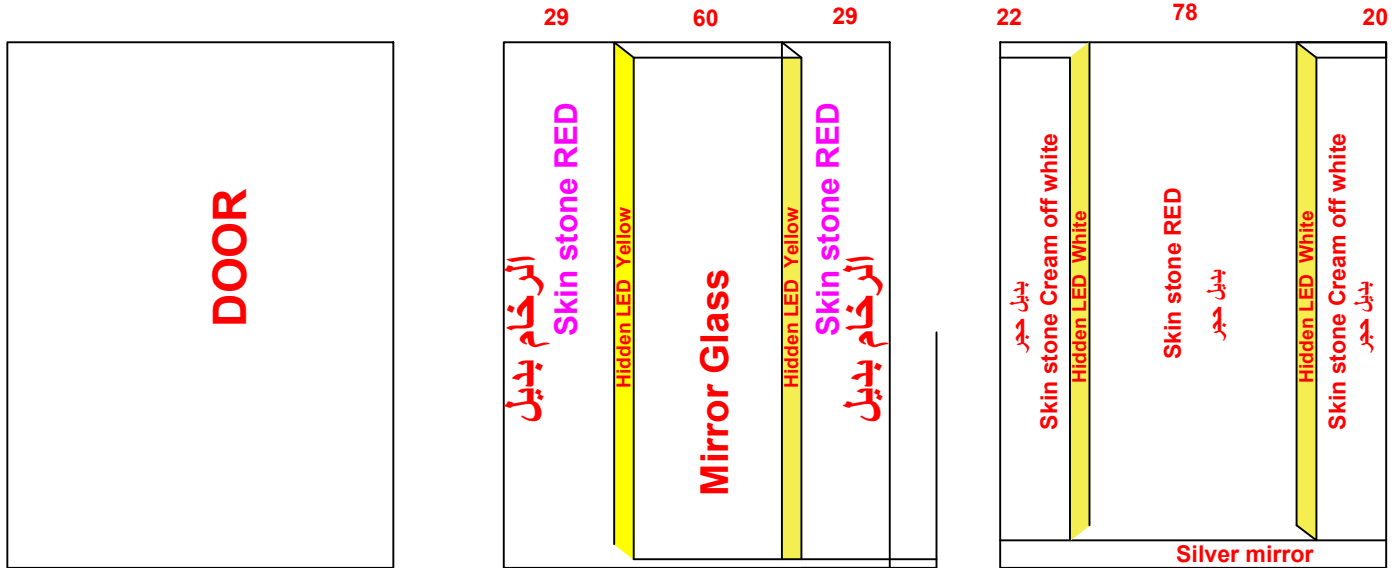

Date 07/03/2026		Contract No. 20010002
Company AL Abjal الابجل		Customer Ibrahim Al Abbad ابراهيم العباد
Pit 118	Over Hight 400	Motor Type 3VF Gem 450

Guide Rails	
Italy	China

- Notes**
- Cabin Guide Rails 9mm**
 -
 -
 -
 -

The Last 20 cm use water Proof Wood Back of Mirror

Options		Stainless Steel		Steel		<p>Silver Mirror</p>		
Handrail	No LED			1.5 mm	3 mm		2 mm	G 1 mm
Photocell	Ok			Marble				
Wood				Request			Done	
5 mm	Colour			PVC	Type		كريم مافيل اسباني	
12 mm					Size	109.5x 119.5		
18 mm								