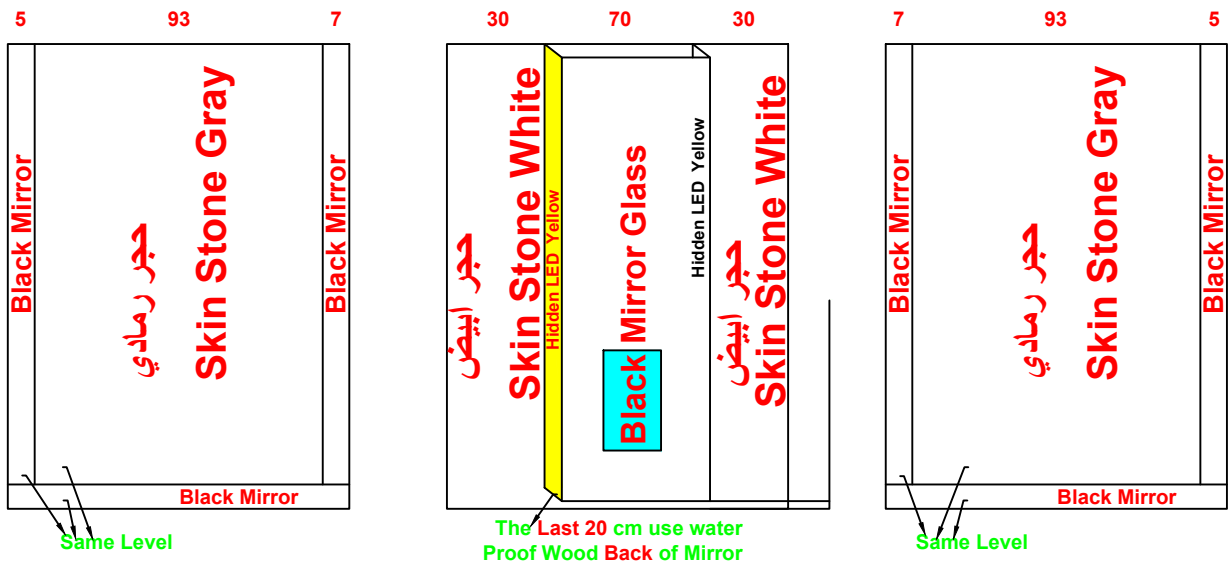

Date		Contract No.	
11/03/2025			
Company		Customer	
Delta		Ayed Hay ANarjis	
دلّتا		عايد حي النرجس	
Pit	Over Height	Motor Type	
100	380	GEM 450kg	
Guide Rails			
Italy		China	
Notes			
1-			
2-			
3-			
4-			
5-			

Options			Stainless Steel		Steel				 Black Mirror
Handrail	No	LED			1.5 mm	3 mm	2 mm	G 1 mm	
Photocell	No	Ok			Marble				
Wood					Request		Done		
5 mm		Colour	PVC		Type				
12 mm					تندرا جري كما الصورة				
18 mm					Size				
					124.5x 104.5				