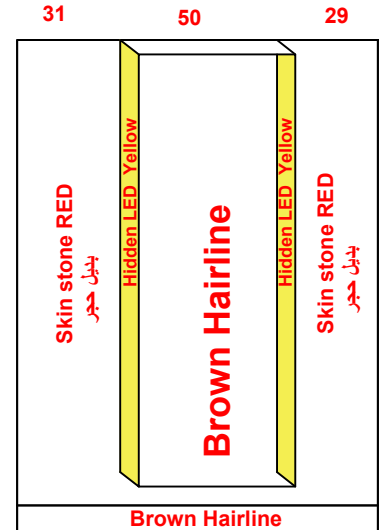

Date		Contract No.
012/03/2026		26030019
Company		Customer
Abjal الأجل		Ahamad Al Zain احمد الزين
Pit	Over Hight	Motor Type
		Zehlic Abegg 450KG

Guide Rails	
Italy	China
	OK

Notes
1- Cabin Height 240cm
2- Chasis Cabin Height 310
3-
4-
5-

Options		Stainless Steel		Steel				
Handrail	OK LED			1.5 mm	3 mm		2 mm	G 1 mm
Photocell	OK Ok			Marbel				
Wood				Request			Done	
5 mm		Colour	PVC	Type	الاتصال على سعد			
12 mm				Size	109.5x 99.5			
18 mm								