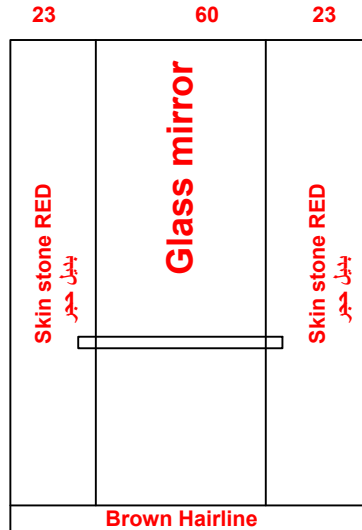

Date		Contract No.
012/03/2026		26030019
Company		Customer
Abjal الأجل		Ahamad Al Zain احمد الزين
Pit	Over Hight	Motor Type
		Zehlic Abegg 450KG

Guide Rails	
Italy	China
	OK

Notes
1- Cabin Height 240cm
2- Chasis Cabin Height 310
3-
4-
5-

Options		Stainless Steel		Steel				
Handrail	OK LED			1.5 mm	3 mm		2 mm	G 1 mm
Photocell	OK Ok			Marbel				
Wood				Request			Done	
5 mm		Colour	PVC	Type	الاتصال على سعد			
12 mm				Size	109.5x 99.5			
18 mm								