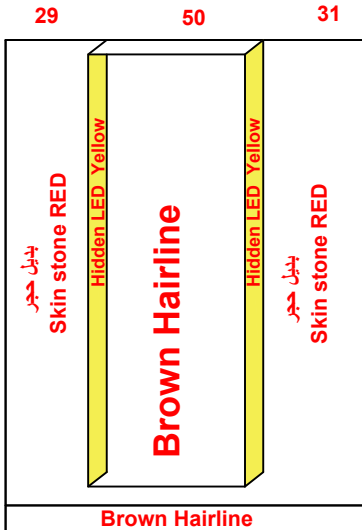

Date		Contract No.
012/03/2026		26030019
Company		Customer
Abjal الأجل		Ahamad Al Zain احمد الزين
Pit	Over Hight	Motor Type
		Zehlic Abegg 450KG

Guide Rails	
Italy	China
	OK

Notes
1- Cabin Height 240cm
2- Chasis Cabin Height 310
3-
4-
5-

Options		Stainless Steel		Steel				
Handrail	OK LED			1.5 mm	3 mm		2 mm	G 1 mm
Photocell	OK Ok			Marbel				
Wood				Request			Done	
5 mm		Colour	PVC	Type	الاتصال على سعد			
12 mm				Size	109.5x 99.5			
18 mm								