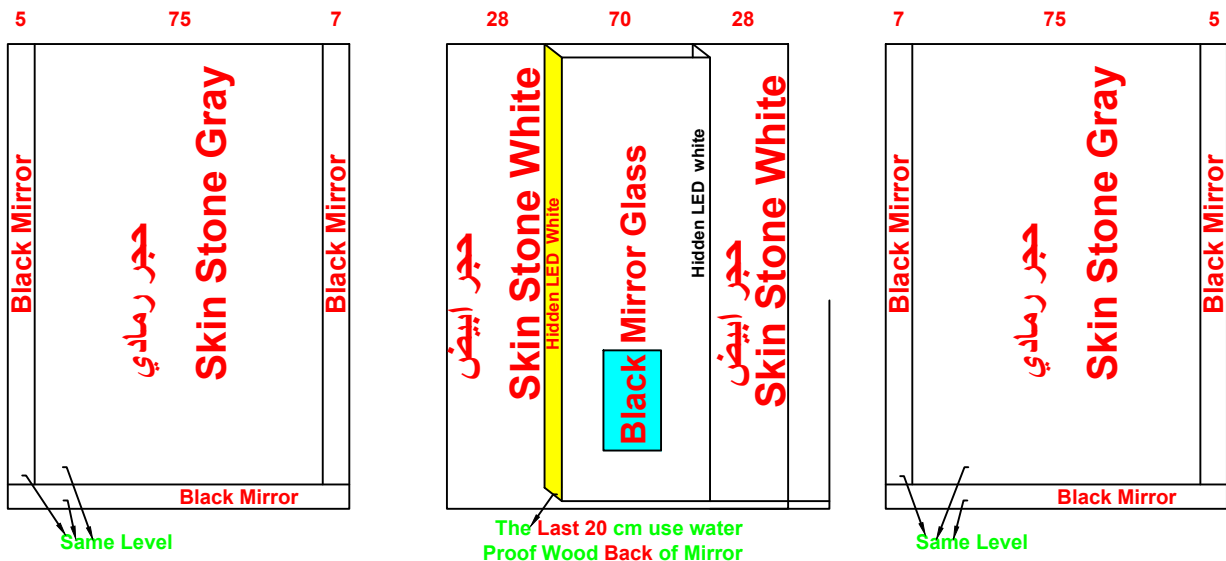

Date		Contract No.
18/03/2026		
Company		Customer
Shift Palace شفت بلاس		Mubarak مبارك
Pit	Over Height	Motor Type
120	400	Gearless
Guide Rails		
Italy		China

Notes		
1-		
2-		
3-		
4-		
5-		

Options			Stainless Steel				Steel				 Black Mirror
Handrail	No	LED					1.5 mm 3 mm 2 mm G 1 mm				
Photocell	No	Ok					Marble				
Wood							Request		Done		
5 mm		Colour	PVC								
12 mm											
18 mm					Type	رمادي صناعي					
					Size	86.5 * 119.5					