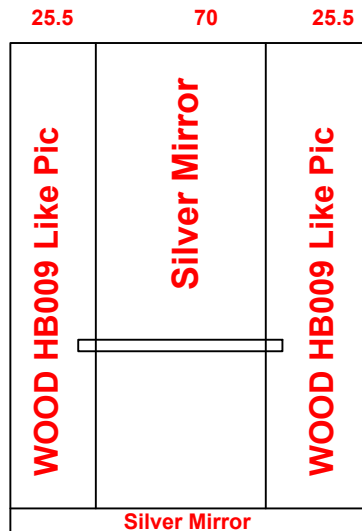

Date 26/03/2026		Contract No.
Company Delta		Customer DR. Shahad
Pit 100	Over Hight 380	Motor Type GEM 450kg
Guide Rails		
Italy		China
Notes		
1-		
2-		
3-		
4-		
5-		

Options		Stainless Steel	Steel				<p>WOOD HB009 Like Pic</p>	
Handrail	OK LED		1.5 mm	3 mm	2 mm	G 1 mm		
Photocell	NO Ok		Marbel					
Wood			Request	Done				
5 mm	Colour		PVC	Type	مثل العينه المرسله			
12 mm				Size	99.5 * 124.5			
18 mm								