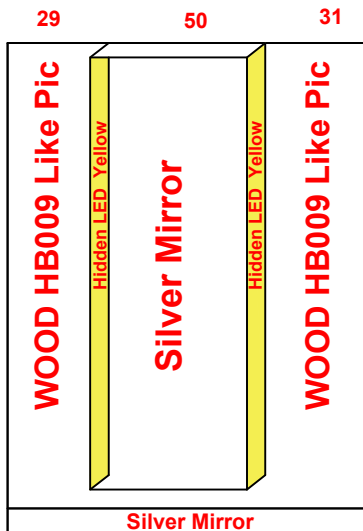

Date 26/03/2026		Contract No.
Company Delta		Customer DR. Shahad
Pit 100	Over Hight 380	Motor Type GEM 450kg
Guide Rails		
Italy		China
Notes		
1-		
2-		
3-		
4-		
5-		

Options		Stainless Steel	Steel				<p>WOOD HB009 Like Pic</p>	
Handrail	OK LED		1.5 mm	3 mm	2 mm	G 1 mm		
Photocell	NO Ok		Marbel					
Wood			Request	Done				
5 mm	Colour		PVC	Type	مثل العينه المرسله			
12 mm				Size	99.5 * 124.5			
18 mm								