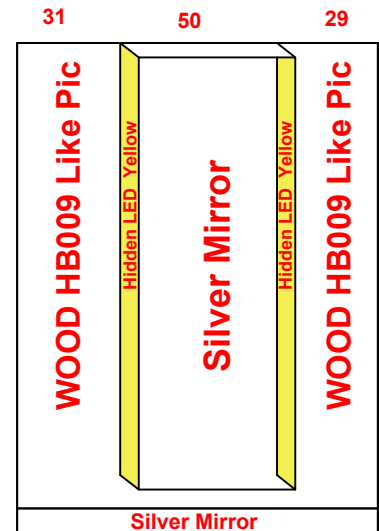

Date 26/03/2026		Contract No.
Company Delta		Customer DR. Shahad
Pit 100	Over Hight 380	Motor Type GEM 450kg
Guide Rails		
Italy		China
Notes		
1-		
2-		
3-		
4-		
5-		

Options		Stainless Steel	Steel				<p>WOOD HB009 Like Pic</p>	
Handrail	OK LED		1.5 mm	3 mm	2 mm	G 1 mm		
Photocell	NO Ok		Marbel					
Wood			Request	Done				
5 mm	Colour		PVC	Type	مثل العينه المرسله			
12 mm				Size	99.5 * 124.5			
18 mm								