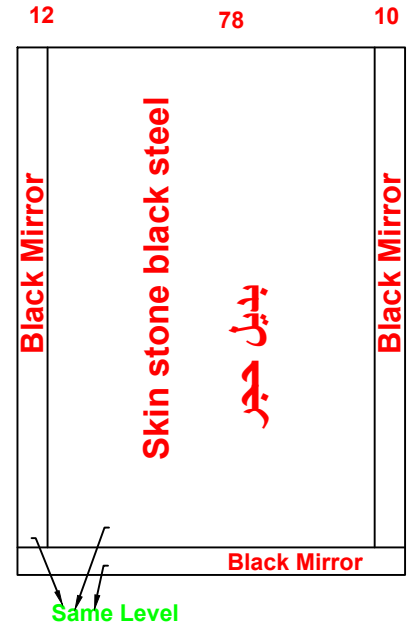

Date		Contract No.
27/03/2026		
Company		Customer
Taj Al Masah تاج الماسه		Show room 1 معرض 1
Pit	Over Hight	Motor Type

Guide Rails	
Italy	China

Notes
1-
2-
3-
4-
5-

Options			Stainless Steel		Steel		 Black Mirror
Handrail	No	LED	1.5 mm	3 mm	2 mm	G 1 mm	
Photocell	NO	OK	Marble				
Wood			Request		Done		
5 mm		Colour	PVC	Type	رمادي معرق		
12 mm				Size	99.5 * 99.5		
18 mm							