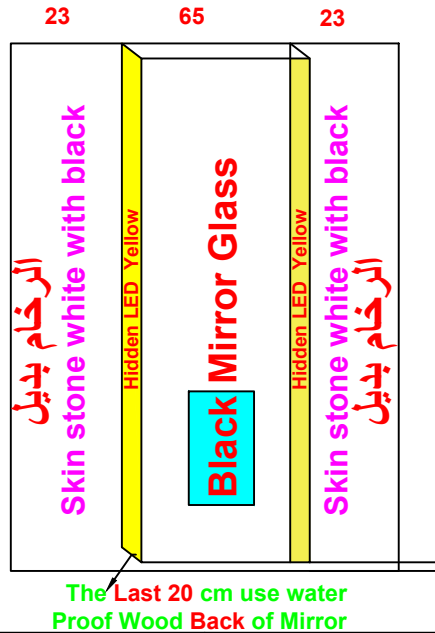

Date		Contract No.
27/03/2026		
Company		Customer
Taj Al Masah تاج الماسه		Show room 1 معرض 1
Pit	Over Hight	Motor Type

Guide Rails	
Italy	China

Notes
1-
2-
3-
4-
5-

Options			Stainless Steel		Steel		 Black Mirror
Handrail	No	LED	1.5 mm	3 mm	2 mm	G 1 mm	
Photocell	NO	OK	Marble				
Wood			Request		Done		
5 mm		Colour	PVC	Type	رمادي معرق		
12 mm				Size	99.5 * 99.5		
18 mm							