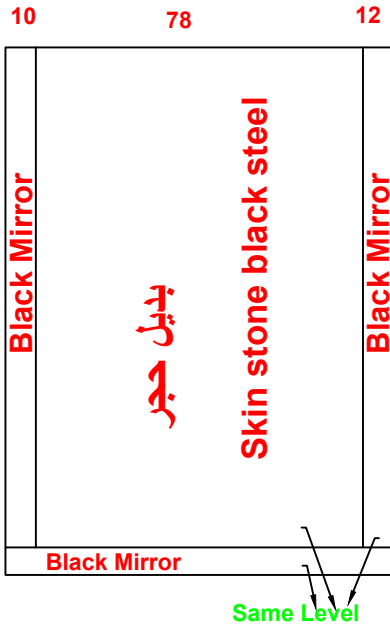

Date		Contract No.
27/03/2026		
Company		Customer
Taj Al Masah تاج الماسه		Show room 1 معرض 1
Pit	Over Hight	Motor Type

Guide Rails	
Italy	China

Notes
1-
2-
3-
4-
5-

Options			Stainless Steel		Steel		 Black Mirror
Handrail	No	LED	1.5 mm	3 mm	2 mm	G 1 mm	
Photocell	NO	OK	Marble				
Wood			Request		Done		
5 mm		Colour	PVC	Type	رمادي معرق		
12 mm				Size	99.5 * 99.5		
18 mm							