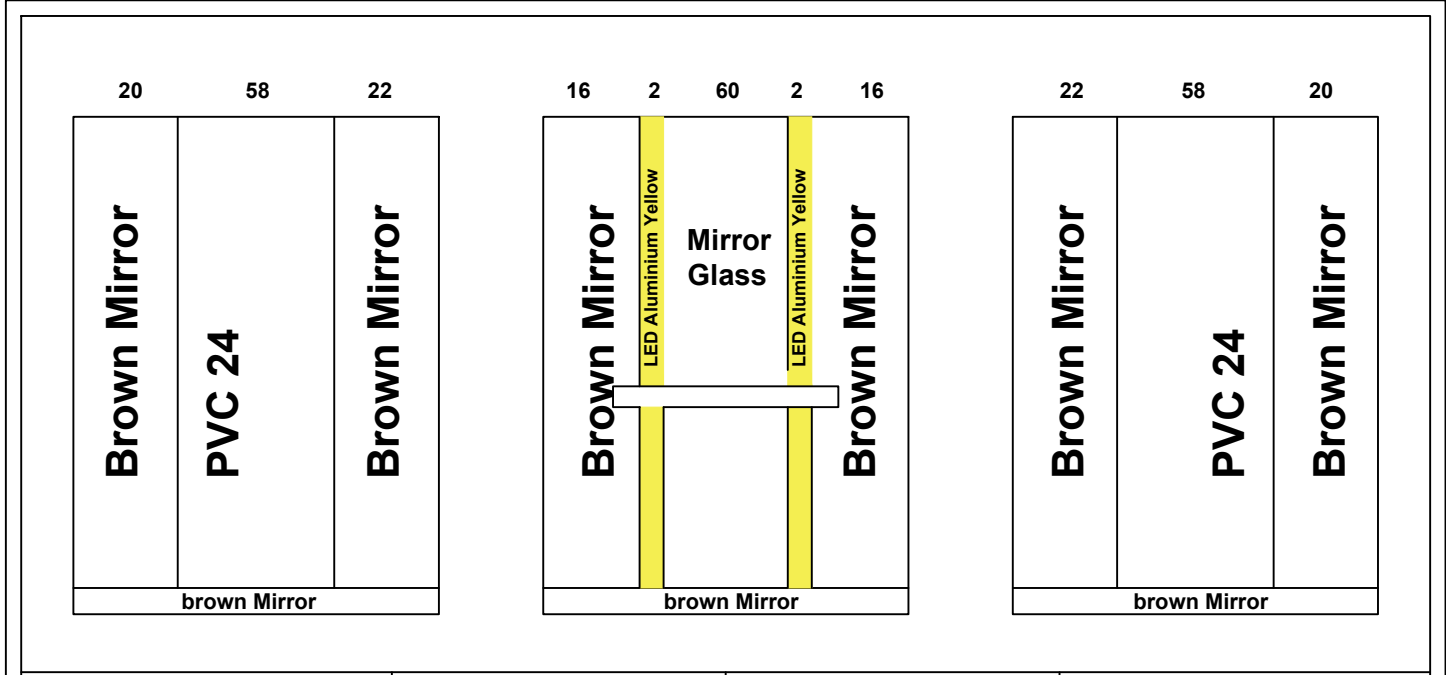

Date 27/03/2026		Contract No.
Company Taj Al Masah تاج الماسه		Customer Show room 2 معرض 2
Pit	Over Hight	Motor Type
Guide Rails		
Italy		China

- Notes**
- 1-
 - 2-
 - 3-
 - 4-
 - 5-

Options			Stainless Steel				Steel				 Brown Mirror
Handrail	Ok	LED					1.5 mm	3 mm	2 mm	G 1 mm	
Photocell	NO	Ok									
Wood											
5 mm		Colour					PVC				
12 mm							24				
18 mm											
							Marble				
							Request		Done		
							Type		كريم مافيل صناعي		
							Size		99.5 * 99.5		