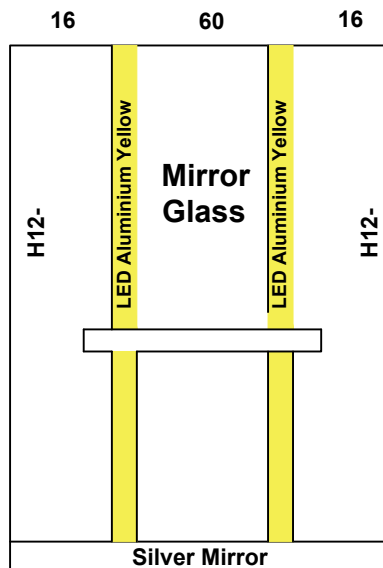

Date 31/03/2026		Contract No.
Company Taj Al Masah تاج الماسه		Customer Show room 4 معرض 4
Pit	Over Hight	Motor Type

Guide Rails	
Italy	China

Notes
1-
2-
3-
4-
5-

Options			Stainless Steel				Steel				 Silver Mirror	
Handrail	No	LED					1.5 mm 3 mm 2 mm G 1 mm					
Photocell		Ok					Marble					
Wood			Request				Done					
		Colour	PVC	Type				موغلا ابيض				
				Size				99.5 * 99.5				