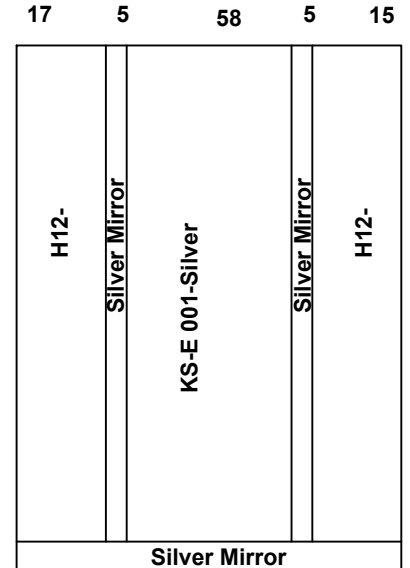

Date 31/03/2026		Contract No.
Company Taj Al Masah تاج الماسه		Customer Show room 4 معرض 4
Pit	Over Hight	Motor Type

Guide Rails	
Italy	China

Notes
1-
2-
3-
4-
5-

Options			Stainless Steel				Steel				 Silver Mirror	
Handrail	No	LED					1.5 mm 3 mm 2 mm G 1 mm					
Photocell		Ok					Marble					
Wood			Request				Done					
		Colour	PVC	Type				موغلا ابيض				
				Size				99.5 * 99.5				