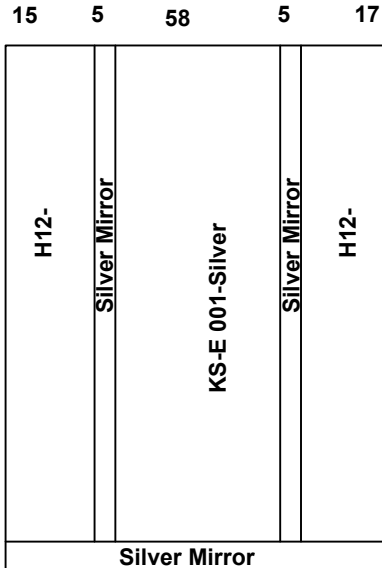

Date 31/03/2026		Contract No.
Company Taj Al Masah تاج الماسه		Customer Show room 4 معرض 4
Pit	Over Hight	Motor Type

Guide Rails	
Italy	China

Notes
1-
2-
3-
4-
5-

Options			Stainless Steel				Steel				 Silver Mirror	
Handrail	No	LED					1.5 mm 3 mm 2 mm G 1 mm					
Photocell		Ok					Marble					
Wood			Request				Done					
		Colour	PVC	Type				موغلا ابيض				
				Size				99.5 * 99.5				