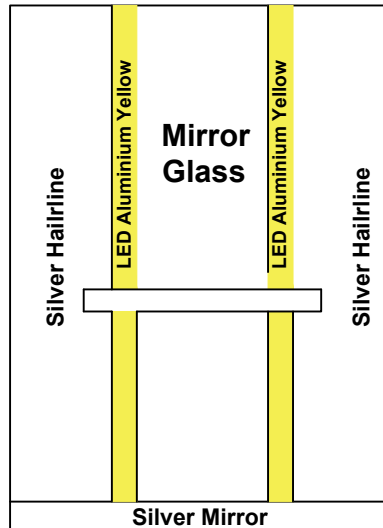

Over Hight

Motor Type

Guide Rails

Italy

China

Notes

- 1-
- 2-
- 3-
- 4-
- 5-

15 5 58 5 17

16 60 16

17 5 58 5 15

Options

Stainless Steel

Steel

Handrail	No	LED
Photocell		Ok
Wood		
	Colour	PVC

1.5 mm	3 mm	2 mm	G 1 mm
Marble			
Request		Done	
Type	جلاکسي اسود		
Size	99.5 * 99.5		

Silver Mirror