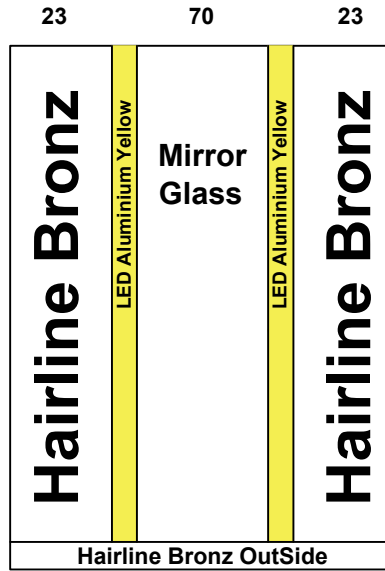

Date 07/04/2026		Contract No.
Company Shift Palace شفت پلاس		Customer Sultan Al Sebaea سلطان السبيعي
Pit 100	Over Hight 400	Motor Type Gearless

Guide Rails	
Italy	China

- Notes**
- 1-
 - 2-
 - 3-
 - 4-
 - 5-

Options		Stainless Steel		Steel				
Handrail	NO LED			1.5 mm	3 mm	2 mm	G 1 mm	
Photocell	NO OK			Marbel				
Wood				Request		Done		
5 mm	Colour			Type	اريسكاتو صناعي			
12 mm				Size	119.5x 89.5			
18 mm								