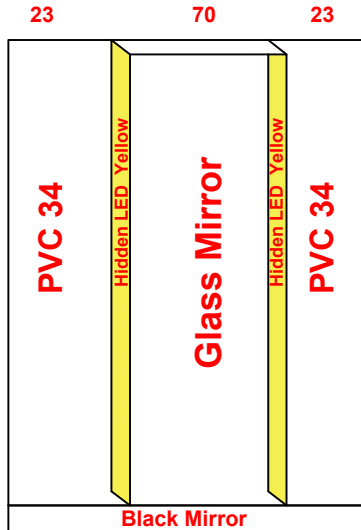

Date 07/04/2026		Contract No.
Company Delta		Customer ايمن الصعيدي Eman Al Saeadi
Pit 100	Over Hight 400	Motor Type Gearless

Guide Rails	
Italy	China

Notes
1-
2-
3-
4-
5-

Options		Stainless Steel		Steel			
Handrail	NO	LED		1.5 mm	3 mm	2 mm	G 1 mm
Photocell	NO	Ok		Marbel			
Wood				Request		Done	
5 mm		Colour	PVC	Type	كريم مافيل اسباني		
12 mm				Size	114.5 * 99.5		
18 mm							
Black Mirror							