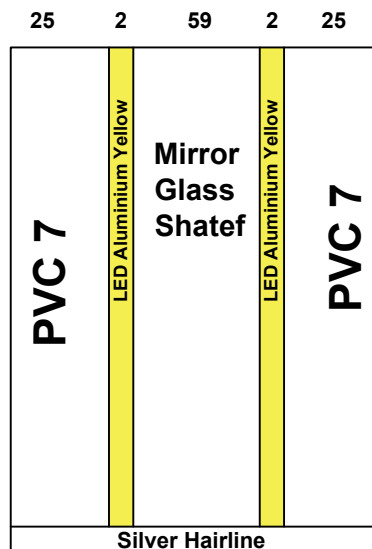

Motor Type

Gearless 450KG

Guide Rails

Italy

China

Notes

1- Entrance Later

2- Guide Rails Cabin 9mm

3-

4-

5-

Options

Stainless Steel

Steel

Handrail Ok LED

Photocell NO Ok

Wood

5 mm Colour PVC

12 mm 7

18 mm

1.5 mm 3 mm 2 mm G 1 mm

Marbel

Request

Type كريم مافيل صناعي