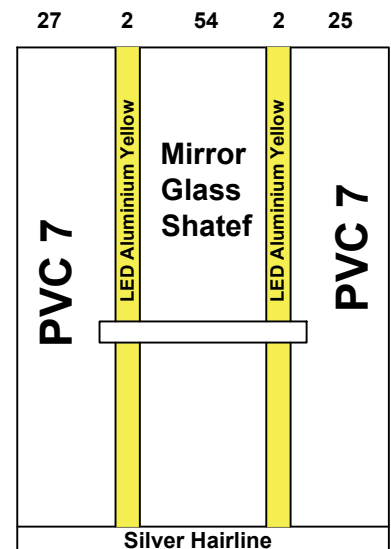

Motor Type

Gearless 450KG

Guide Rails

Italy

China

Notes

1- Entrance Later

2- Guide Rails Cabin 9mm

3-

4-

5-

Options

Stainless Steel

Steel

Handrail Ok LED

Photocell NO Ok