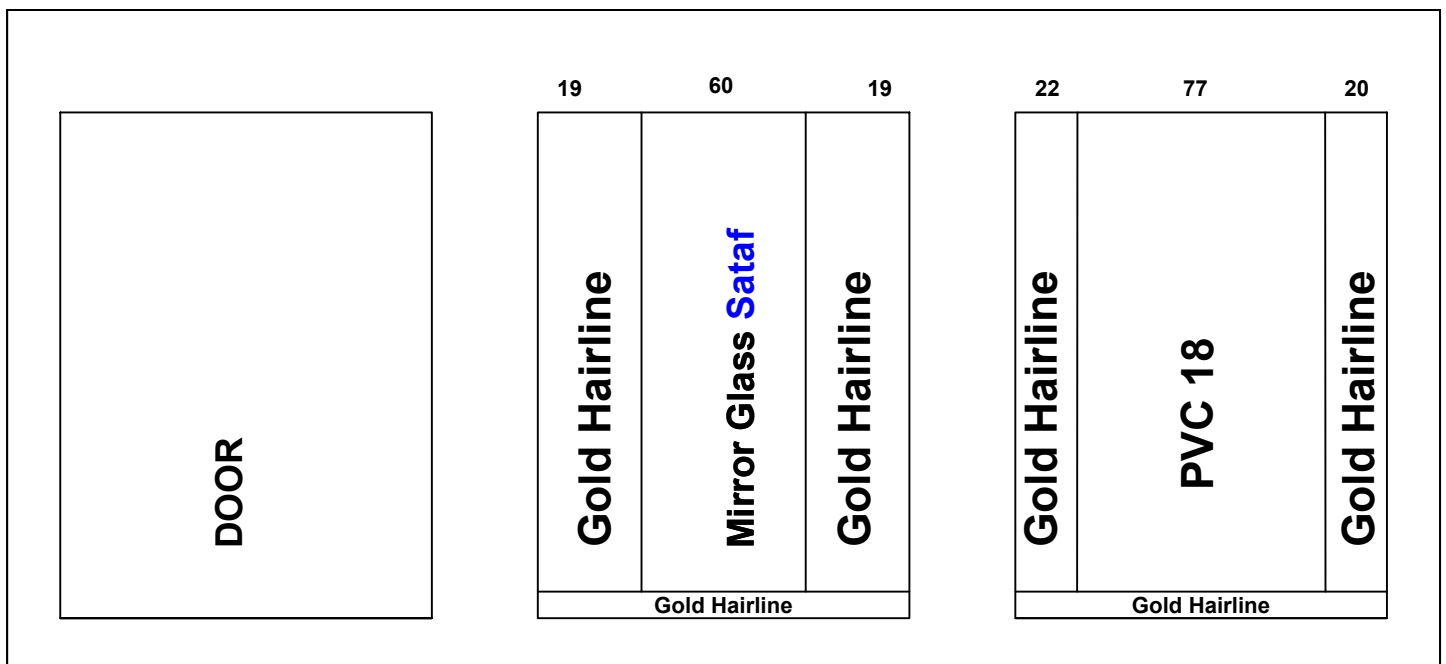

Date		Contract No.
07/04/2026		26030016
Company		Customer
Abjal الأبلج		Omar Al Dabah عمر الضباح
Pit	Over Hight	Motor Type
90	400	GEM 450
Guide Rails		
Italy		China
		OK

- Notes**
- 1- Entrance Later
 - 2- Emergency Cabin
 - 3-
 - 4-
 - 5-

Options				Stainless Steel		Steel				<p>Gold MIRROR</p>
Handrail	NO	LED			1.5 mm	3 mm	2 mm	G 1 mm		
Photocell	OK	NO			Marbel					
Wood					Request		Done			
5 mm		Colour	PVC		Type	كريم مافيل صناعي				
12 mm			18		Size	99.5 * 118.5				