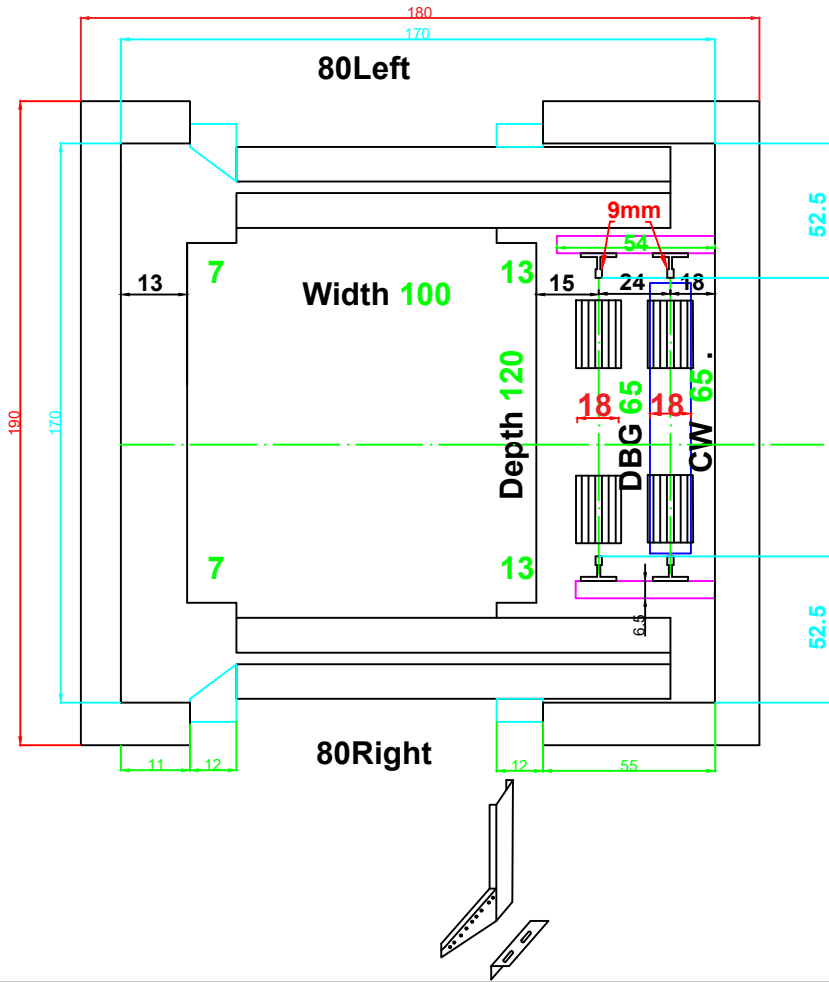

Pit 140	Over Hight 238	Motor Type Zehlic Abegg 450KG
-------------------	--------------------------	---

Guide Rails	
Italy	China OK

- Notes**
- 1- **cabin height 215cm**
 - 2- **chasis height 235cm**
 - 3- **C.W Height 220**
 - 4- **Thickness Chasis With Bolt 18cm**
 - 5- **Pulley 16cm**
 - 6- **Fabricate MotorBed**

Options				Stainless Steel		Steel				<div style="border: 1px solid black; padding: 5px; display: flex; flex-direction: column; align-items: center;"> Brown Hairline <div style="display: flex; justify-content: space-between; width: 100%;"> ○ ○ </div> <div style="display: flex; justify-content: space-between; width: 100%;"> ○ ○ </div> </div>
Handrail	OK	LED			1.5 mm	3 mm	2 mm	G 1 mm		
Photocell	Ok	NO			Marbel					
Wood					Request		Done			
5 mm		Colour	PVC	Type	داينو رويال					
12 mm				Size	99.5x 119.5					
18 mm										