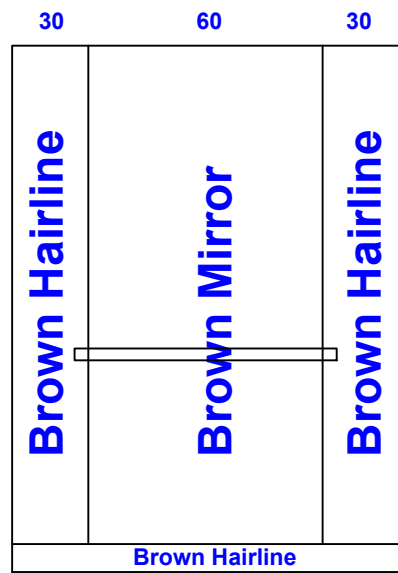

Pit 140	Over Hight 238	Motor Type Zehlic Abegg 450KG
-------------------	--------------------------	---

Guide Rails	
Italy	China OK

- Notes**
- 1- **cabin height 215cm**
 - 2- **chasis height 235cm**
 - 3- **C.W Height 220**
 - 4- **Thickness Chasis With Bolt 18cm**
 - 5- **Pulley 16cm**
 - 6- **Fabricate MotorBed**

Options				Stainless Steel		Steel				<div style="border: 1px solid black; padding: 5px; display: flex; flex-direction: column; align-items: center;"> Brown Hairline <div style="display: flex; justify-content: space-between; width: 100%;"> ○ ○ </div> <div style="display: flex; justify-content: space-between; width: 100%;"> ○ ○ </div> </div>
Handrail	OK	LED			1.5 mm	3 mm	2 mm	G 1 mm		
Photocell	Ok	NO			Marbel					
Wood					Request		Done			
5 mm		Colour	PVC	Type	داينو رويال					
12 mm				Size	99.5x 119.5					
18 mm										