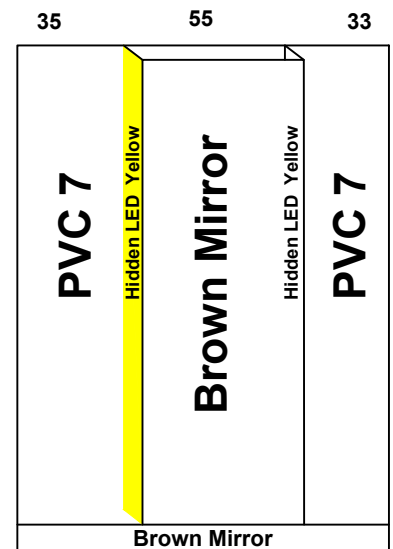

Date 12/04/2026		Contract No.
Company Delta		Customer Rowaished Al Rahmah رويشد الرحمة
Pit 100	Over Hight 380	Motor Type GEM 450kg
Guide Rails		
Italy		China

Notes

- 1-
- 2-
- 3-
- 4-
- 5-

Options				Stainless Steel				Steel				<p>Brown Mirror</p>
Handrail	Ok	LED						1.5 mm	3 mm	2 mm	G 1 mm	
Photocell	NO	Ok						Marbel				
Wood												
5 mm		Colour	PVC					Size 109.5* 124.5				
12 mm			7									
18 mm												