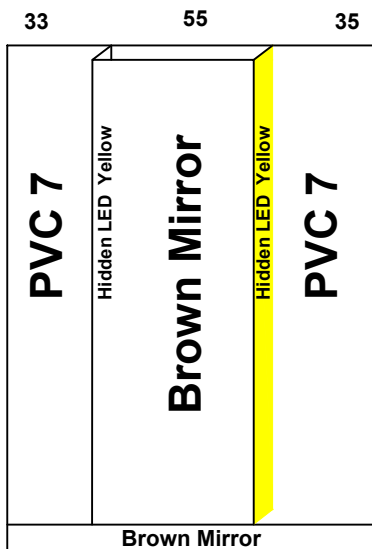

Date 12/04/2026		Contract No.
Company Delta		Customer Rowaished Al Rahmah رويشد الرحمة
Pit 100	Over Hight 380	Motor Type GEM 450kg
Guide Rails		
Italy		China

Notes

- 1-
- 2-
- 3-
- 4-
- 5-

Options				Stainless Steel				Steel				<p>Brown Mirror</p>
Handrail	Ok	LED						1.5 mm	3 mm	2 mm	G 1 mm	
Photocell	NO	Ok						Marbel				
Wood												
5 mm		Colour	PVC					Size 109.5* 124.5				
12 mm			7									
18 mm												