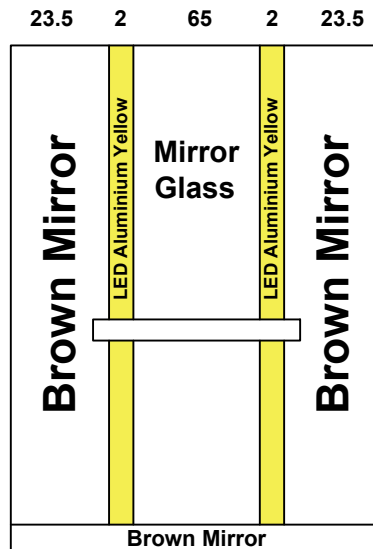

Date 12/04/2026		Contract No.
Company Delta		Customer Rowaished Al Rahmah رويشد الرحمة
Pit 100	Over Hight 380	Motor Type GEM 450kg
Guide Rails		
Italy		China

Notes

- 1-
- 2-
- 3-
- 4-
- 5-

Options				Stainless Steel				Steel				<p>Brown Mirror</p>
Handrail	Ok	LED						1.5 mm	3 mm	2 mm	G 1 mm	
Photocell	NO	Ok						Marbel				
Wood												
5 mm		Colour	PVC					Size 109.5* 124.5				
12 mm			7									
18 mm												