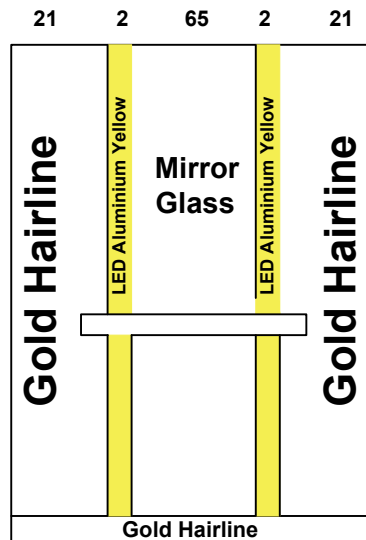

Date 12/04/2026		Contract No.
Company Shift Palace شفت پلاس		Customer Romoz Al Saadah 1 رموز السعاده 1
Pit 120	Over Hight 400	Motor Type Gearless

Guide Rails	
Italy	China

Notes
1-
2-
3-
4-
5-

Options				Stainless Steel				Steel				
Handrail	Ok	LED						1.5 mm	3 mm	2 mm	G 1 mm	
Photocell	NO	Ok						Marble				
Wood								Request		Done		
5 mm		Colour	PVC					Type	كريم مافيل صناعي			
12 mm			24					Size	82.5x 114.5			