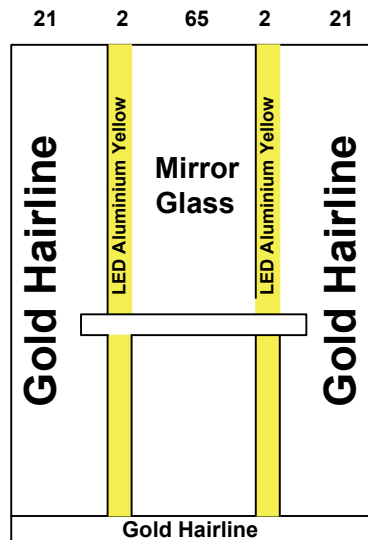

Date 12/04/2026		Contract No.
Company Shift Palace شفت پلاس		Customer Romoz Al Saadah 2 رموز السعادة 2
Pit 120	Over Hight 400	Motor Type Gearless

Guide Rails	
Italy	China

Notes
1-
2-
3-
4-
5-

Options			Stainless Steel		Steel				
Handrail	Ok	LED			1.5 mm	3 mm	2 mm	G 1 mm	
Photocell	NO	Ok			Marble				
Wood					Request		Done		
5 mm		Colour			Type	كريم مافيل صناعي			
12 mm		PVC			Size	82.5x 114.5			
18 mm		24							