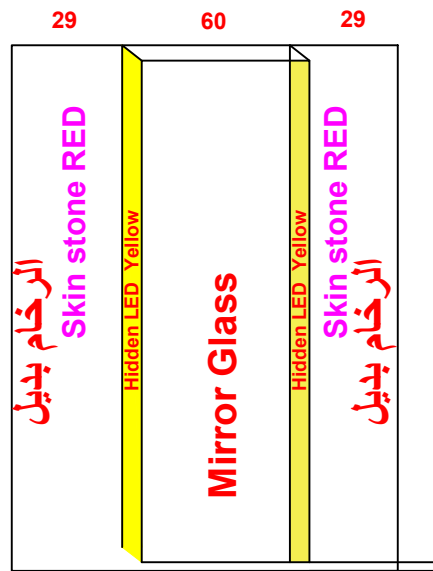

- Notes**
- 1- Without Chasis And Landing Doors
  - 2-
  - 3-
  - 4-
  - 5-

The Last 20 cm use water Proof Wood Back of Mirror

<b>Options</b>				<b>Stainless Steel</b>				<b>Steel</b>				<p>Brown mirror</p>
Handrail	No	LED						1.5 mm	3 mm	2 mm	G 1 mm	
Photocell	Ok	Ok						<b>Marble</b>				
<b>Wood</b>								Request		Done		
5 mm		Colour	PVC					Type	كريم مافيل اسباني			
12 mm								Size	129.5x 99.5			
18 mm												