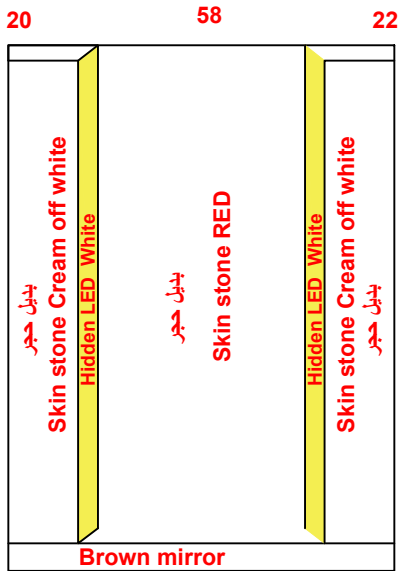

- Notes**
- 1- Without Chasis And Landing Doors
  - 2-
  - 3-
  - 4-
  - 5-

The Last 20 cm use water Proof Wood Back of Mirror

<b>Options</b>				<b>Stainless Steel</b>				<b>Steel</b>				<p>Brown mirror</p>
Handrail	No	LED						1.5 mm	3 mm	2 mm	G 1 mm	
Photocell	Ok	Ok						<b>Marble</b>				
<b>Wood</b>								Request		Done		
5 mm		Colour	PVC					Type	كريم مافيل اسباني			
12 mm								Size	129.5x 99.5			
18 mm												