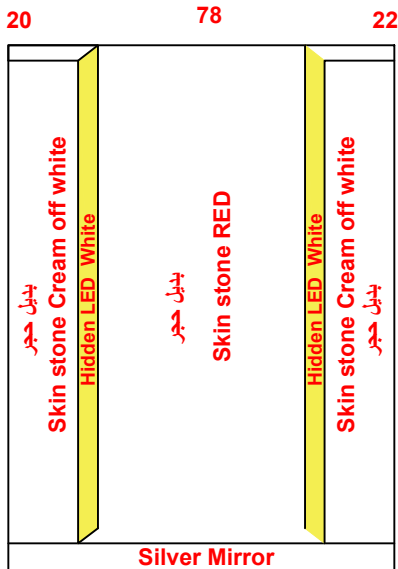

Date		Contract No.
14/04/2026		26040026
Company		Customer
Abjal الأجل		Ibrahim Al Shareet ابراهيم الشريط
Pit	Over Hight	Motor Type
90	380	GEM 630kg

Guide Rails	
Italy	China
	OK

Notes
1-
2-
3-
4-
5-

The Last 20 cm use water
Proof Wood Back of Mirror

Options		Stainless Steel		Steel		<p>Silver Mirror</p>		
Handrail	No LED			1.5 mm	3 mm		2 mm	G 1 mm
Photocell	Ok	Ok		Marble				
Wood				Request			Done	
5 mm		Colour	PVC	Type	كريم مافيل اسباني			
12 mm				Size	144.5x 109.5			
18 mm								