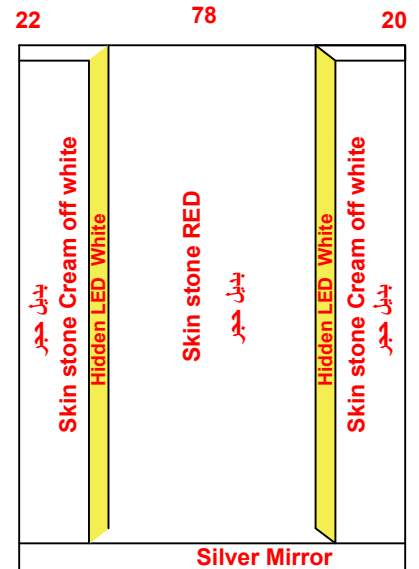

Date		Contract No.
14/04/2026		26040026
Company		Customer
Abjal الأجل		Ibrahim Al Shareet ابراهيم الشريط
Pit	Over Hight	Motor Type
90	380	GEM 630kg

Guide Rails	
Italy	China
	OK

Notes
1-
2-
3-
4-
5-

The Last 20 cm use water
Proof Wood Back of Mirror

Options		Stainless Steel		Steel		<p>Silver Mirror</p>		
Handrail	No LED			1.5 mm	3 mm		2 mm	G 1 mm
Photocell	Ok	Ok		Marble				
Wood				Request			Done	
5 mm		Colour	PVC	Type	كريم مافيل اسباني			
12 mm				Size	144.5x 109.5			
18 mm								