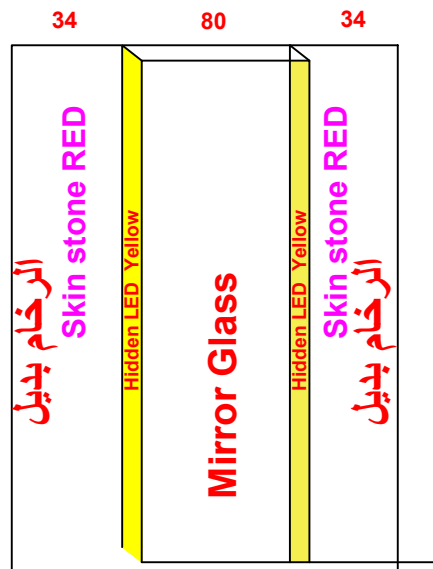

Date		Contract No.
14/04/2026		26040026
Company		Customer
Abjal الأجل		Ibrahim Al Shareet ابراهيم الشريط
Pit	Over Hight	Motor Type
90	380	GEM 630kg

Guide Rails	
Italy	China
	OK

Notes
1-
2-
3-
4-
5-

The Last 20 cm use water
Proof Wood Back of Mirror

Options		Stainless Steel		Steel		<p>Silver Mirror</p>		
Handrail	No LED			1.5 mm	3 mm		2 mm	G 1 mm
Photocell	Ok	Ok		Marble				
Wood				Request			Done	
5 mm		Colour	PVC	Type	كريم مافيل اسباني			
12 mm				Size	144.5x 109.5			
18 mm								