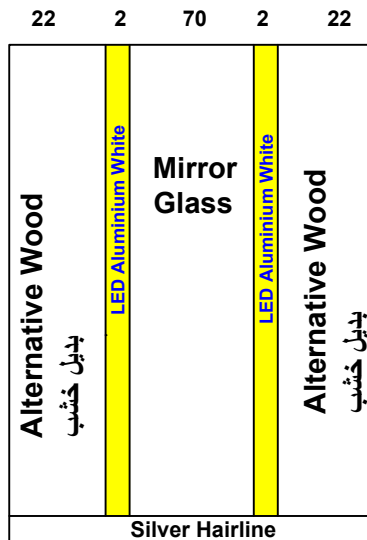

Date 29/04/2025		Contract No. 24110100
Company Abjal الأجل		Customer Aqeel Habeeb Al Shora عقيل حبيب الشورى
Pit 120	Over Hight 410	Motor Type GEM 450kg
Guide Rails		
Italy		China
		OK

Notes	
1-	Just Cabin & Cabin Doors
2-	
3-	
4-	
5-	

Options			Stainless Steel		Steel				 Silver Hairline
Handrail	Ok	LED			1.5 mm	3 mm	2 mm	G 1 mm	
Photocell	Ok	Ok			Marble				
Wood					Request		Done		
5 mm		Colour	PVC	Type	الاتصال على سعد				
12 mm				Size	109.5 * 119.5				
18 mm									