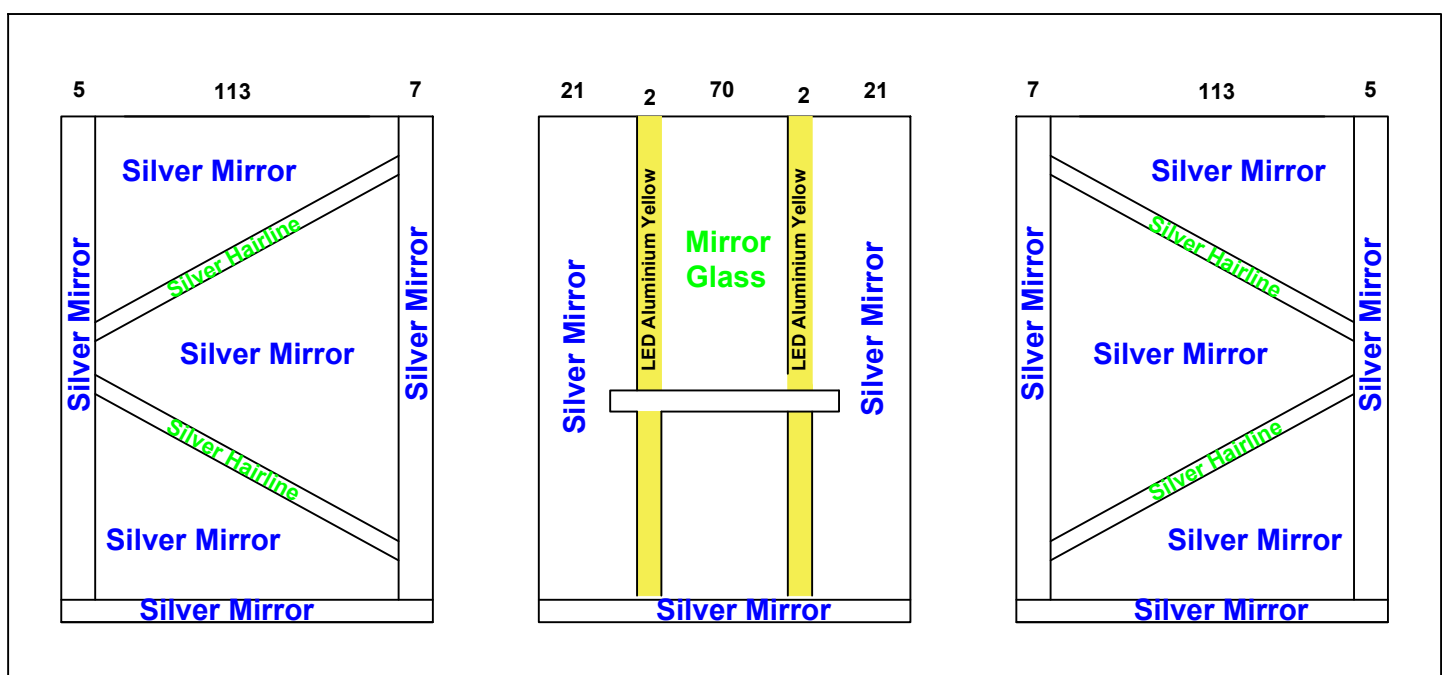

Date 18/04/2026		Contract No.
Company Shift Palace شفت پلاس		Customer Abo Yousef ابو يوسف
Pit 100	Over Hight 400	Motor Type Gearless 630
Guide Rails		
Italy		China

- Notes**
- 1- **Big Balancing 50cm**
 - 2-
 - 3-
 - 4-
 - 5-

Options				Stainless Steel				Steel				 Silver Mirror
Handrail	OK	LED						1.5 mm	3 mm	2 mm	G 1 mm	
Photocell	NO	OK						Marbel				
Wood								Request		Done		
5 mm		Colour	PVC					Type	كريم مافيل صناعي			
12 mm								Size	119.5 * 124.5			
18 mm												